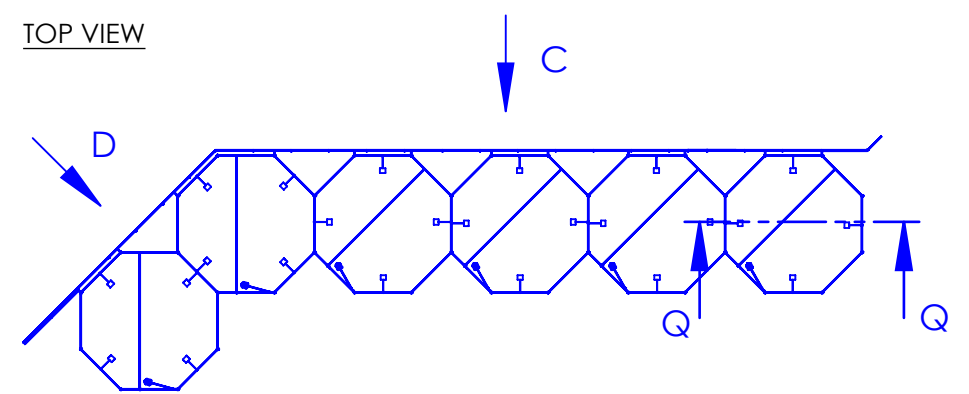

SECTION Q-Q
DETAIL WHITEBOARD

TOP VIEW

| No. ITEM | REFERENCE | QTY | MATERIAL | SURFACE(m ²) | COLOR | NOTES |
|----------|--|-----|----------------------|--------------------------|-----------|-------|
| 1 | deport_PH | 28 | Aluminium | | | |
| 2 | PH 0090 | 24 | Aluminium | | | |
| 3 | PH 0454 | 16 | Aluminium | | | |
| 4 | PH 0954 | 44 | Aluminium | | | |
| 5 | PH 0995 | 2 | Aluminium | | | |
| 6 | PH 1131 | 2 | Aluminium | | | |
| 7 | PH 1154 | 2 | Aluminium | | | |
| 8 | PH 1454 | 74 | Aluminium | | | |
| 9 | PH 3575 | 6 | Aluminium | | | |
| 11 | PORTE_STD;PD;PCC;COR_ALVEO;IMP_ALVEO;STOCK VINYL | 6 | Aluminium | | EITL Blue | |
| 12 | S51 2500 | 1 | Aluminium | | | |
| 14 | S80(demi PX) 2500 | 24 | Aluminium | | | |
| 15 | S80(PX) 2500 | 44 | Aluminium | | | |
| 16 | S80(quart PX) 2500 | 2 | Aluminium | | | |
| 17 | V10 | 4 | Aluminium | | | |
| 18 | ARMSPOT 30CM 100W | 24 | Light | | | |
| 19 | PAN STOCK VINYL 2 FACES W1465 x H2420 | 5 | Panel (Melamine 8mm) | 3.5 | EITL Blue | |
| 20 | PAN STOCK VINYL W1465 x H2420 | 10 | Panel (Melamine 8mm) | 3.5 | EITL Blue | |
| 21 | PAN W1465 x H2420 | 7 | Panel (Melamine 8mm) | 3.5 | | |
| 22 | ALVEOLAR 8mm STOCK VINYL W0465 x H2420 | 6 | PVC | 1.1 | EITL Blue | |
| 23 | ALVEOLAR 8mm STOCK VINYL W1465 x H2420 | 15 | PVC | 3.5 | EITL Blue | |
| 24 | PVC 5mm STOCK VINYL W0500 x H2500 | 2 | PVC | 1.2 | EITL Blue | |
| 25 | PVC 5mm STOCK VINYL W1000 x H2500 | 16 | PVC | 2.5 | EITL Blue | |
| 26 | PVC 5mm STOCK VINYL W1004 x H2500 | 2 | PVC | 2.5 | EITL Blue | |
| 27 | PVC 5mm STOCK VINYL W1010 x H2500 | 1 | PVC | 2.5 | EITL Blue | |
| 28 | PVC 5mm STOCK VINYL W1177 x H2500 | 1 | PVC | 2.9 | EITL Blue | |
| 29 | PVC 5mm W0101 x H2420 | 2 | PVC | 0.2 | | |
| 30 | PVC 5mm W0996 x H2500 | 1 | PVC | 2.3 | | |
| 31 | PVC 5mm W1000 x H2500 | 1 | PVC | 2.5 | | |
| 32 | PVC 5mm W1010 x H2500 | 1 | PVC | 2.5 | | |
| 33 | PVC 5mm W1041 x H2500 | 1 | PVC | 2.6 | | |
| 34 | PVC 5mm W1177 x H2500 | 1 | PVC | 2.9 | | |
| 35 | PVC 5mm W1180 x H2500 | 1 | PVC | 2.9 | | |
| 36 | WHITEBOARD W1465 x H1270 | 6 | STOCK VINYL | 2 | | |