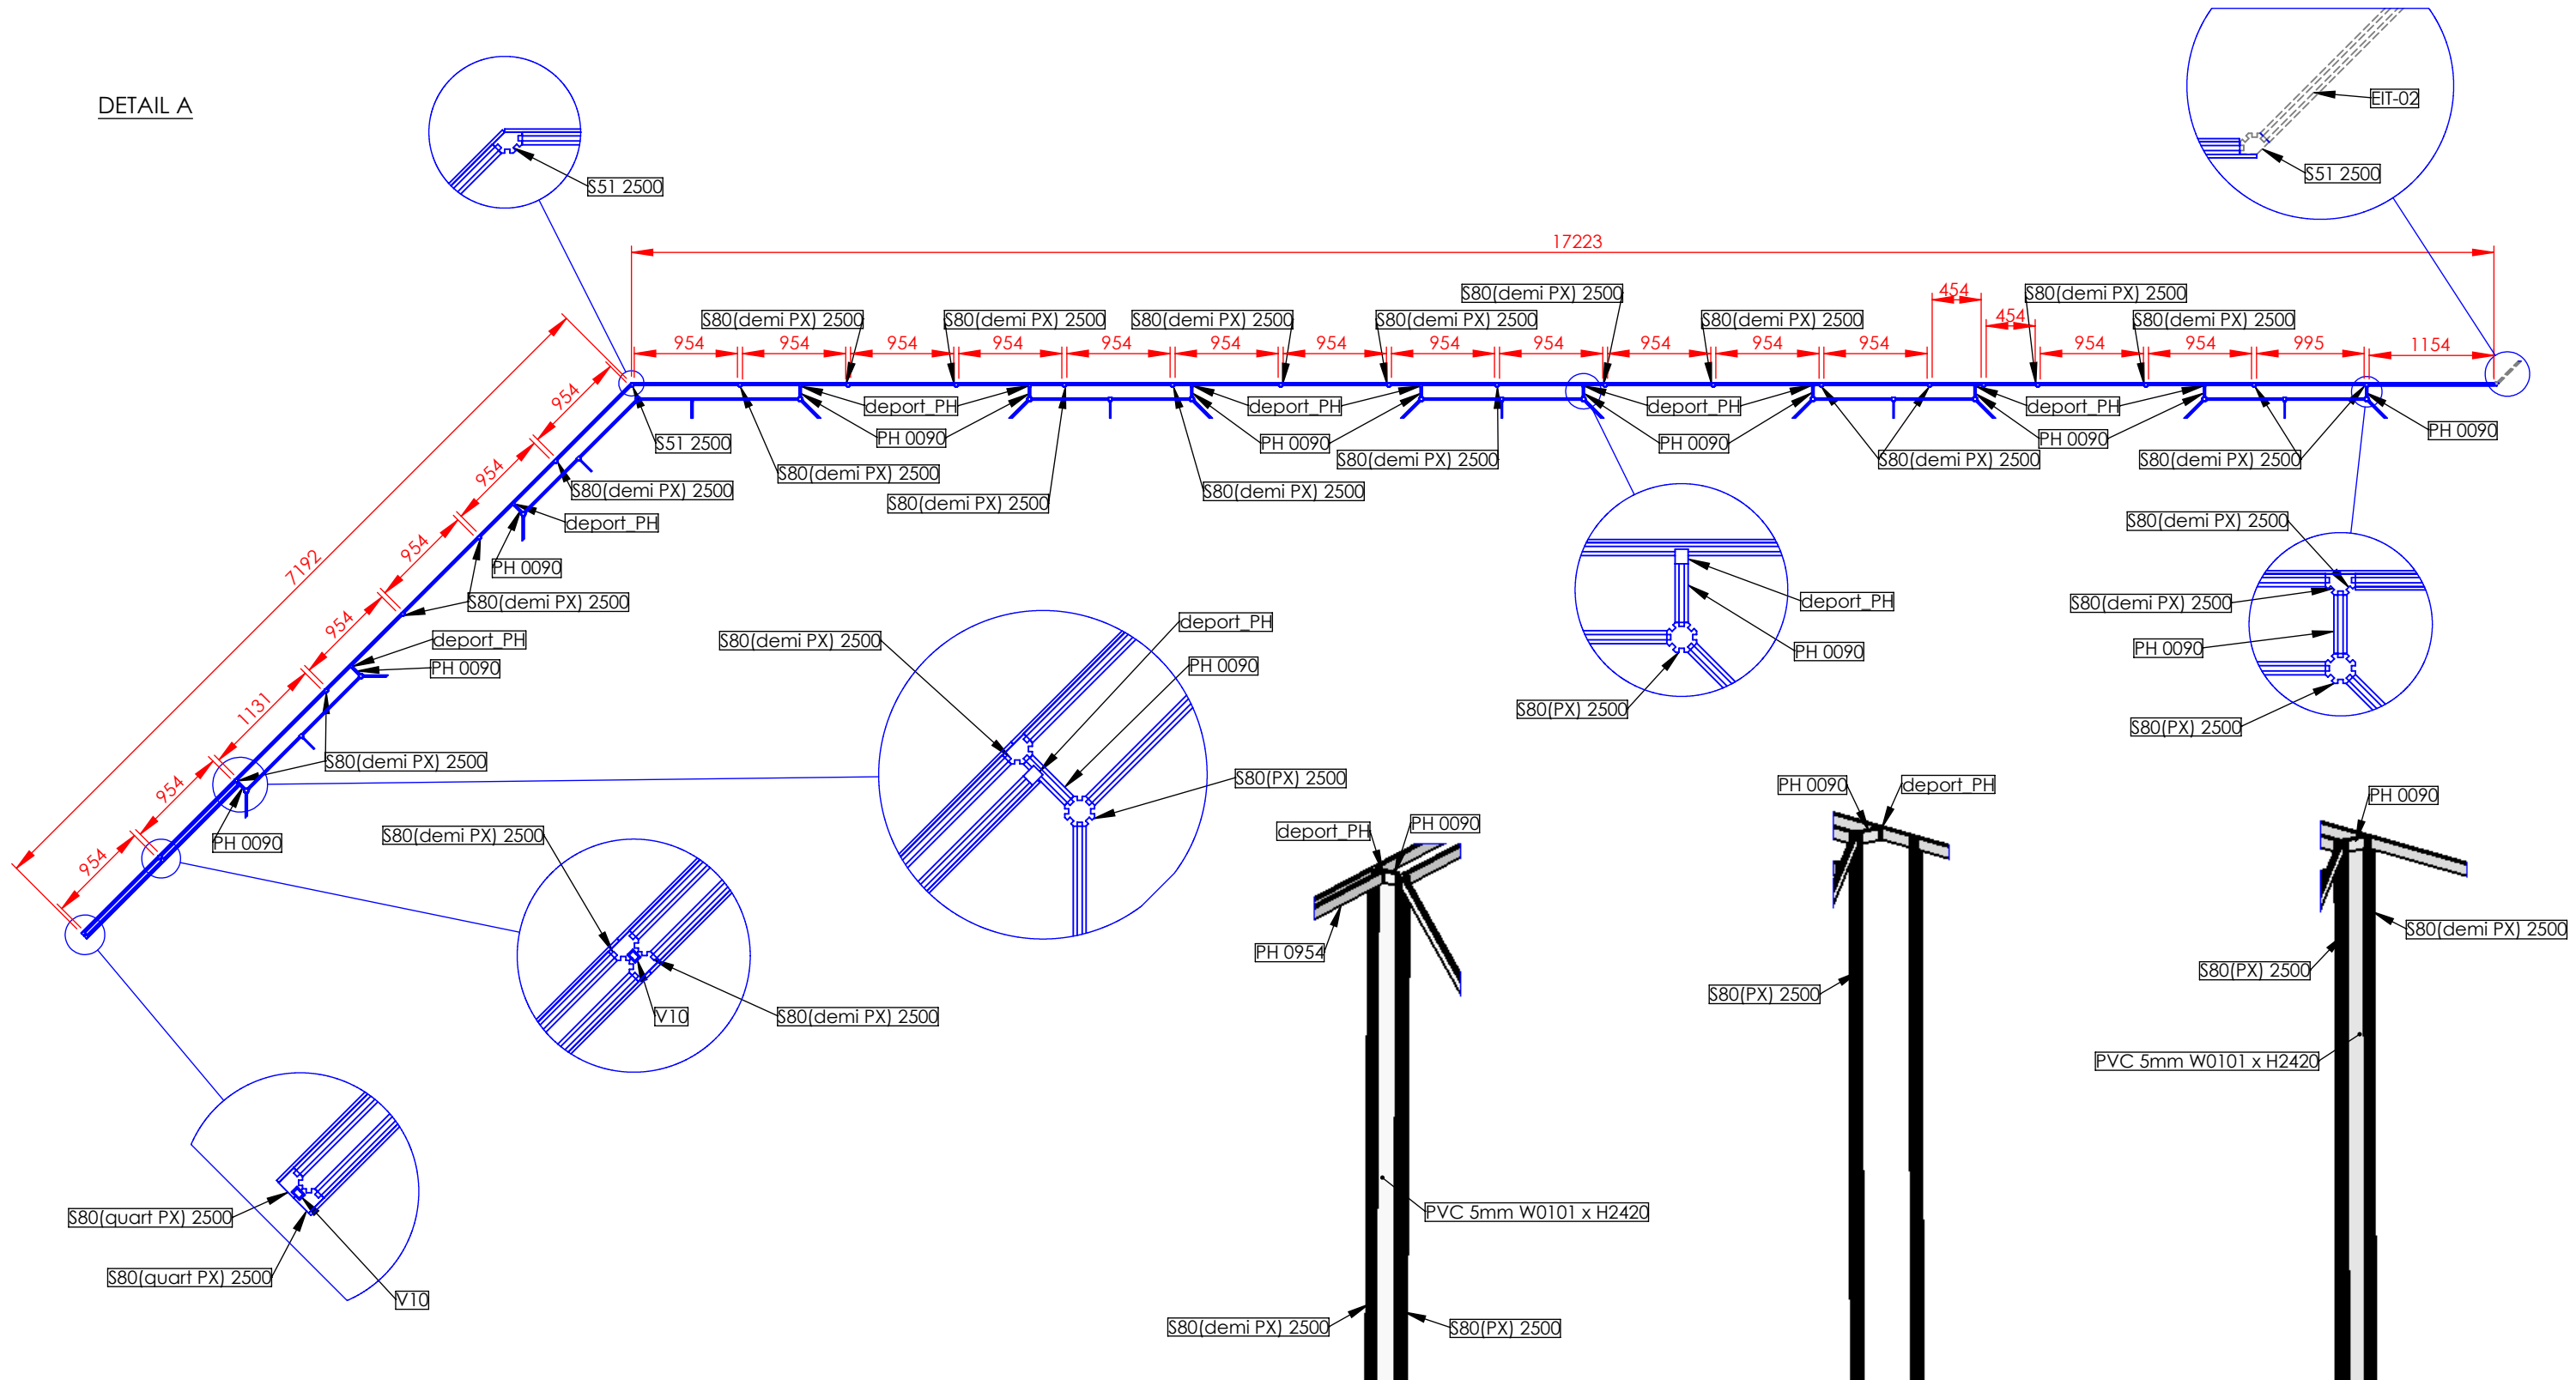

DETAIL A

DECOMAKERS PROPRIETARY AND CONFIDENTIAL THE INFORMATION CONTAINED IN THIS DRAWING IS THE SOLE PROPERTY OF Decomakers. ANY REPRODUCTION IN PART OR AS A WHOLE WITHOUT THE WRITTEN PERMISSION OF Decomakers IS PROHIBITED.	COLOR LEGEND : BLUE : PRINTED GRAPHICS YELLOW: STOCK VINYL PINK : TRANSPARENT PANEL GREY : WHITE PANEL RED: COLOR PVC GREEN : MESH	DIMENSIONS ARE IN MM DO NOT SCALE DRAWING	EVENT GARTNER 2016 SUBAREA	AREA P0 FOYER
	DATE: 13/09/2016 11:54:04	DRAWN BY JOSEP QUILES COMMENTS:	BUILD CODE STAND	EIT-01 V10 Enterprise IT
	SHEET 2 OF 4