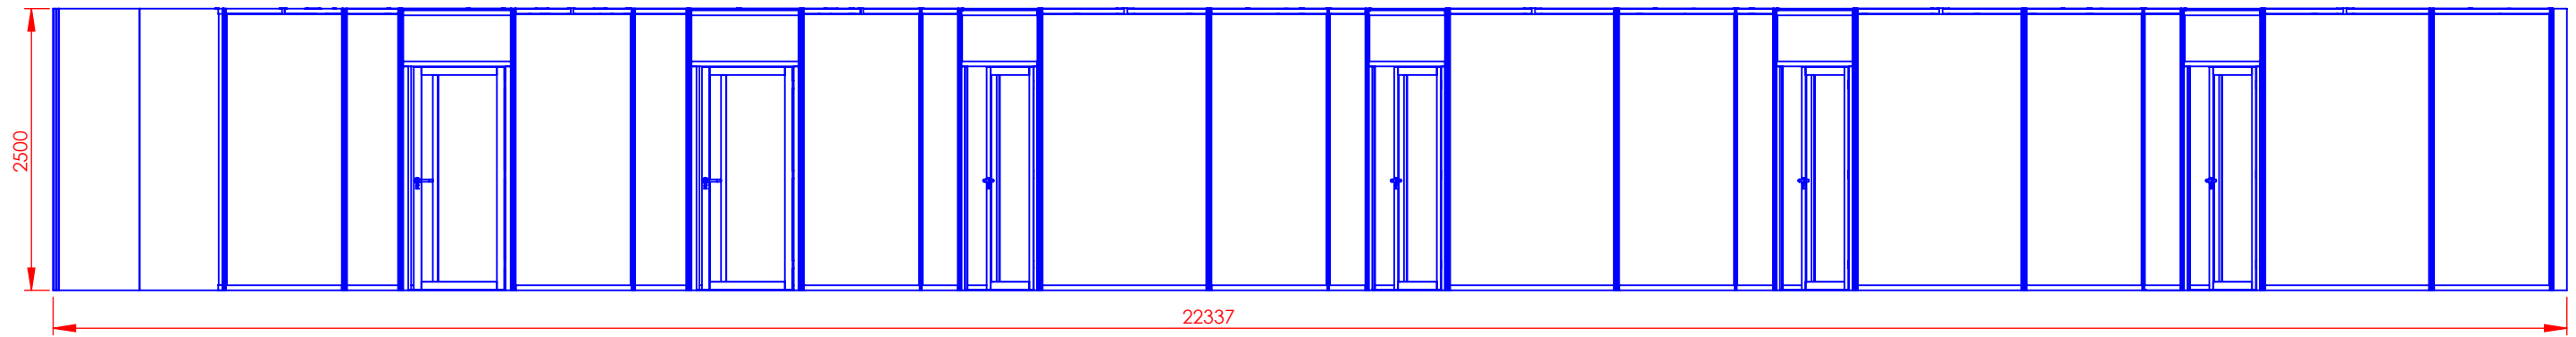

FRONT VIEW

TOP VIEW

DECOMAKERS PROPRIETARY AND CONFIDENTIAL THE INFORMATION CONTAINED IN THIS DRAWING IS THE SOLE PROPERTY OF Decomakers. ANY REPRODUCTION IN PART OR AS A WHOLE WITHOUT THE WRITTEN PERMISSION OF Decomakers IS PROHIBITED.	COLOR LEGEND : BLUE : PRINTED GRAPHICS YELLOW: STOCK VINYL PINK : TRANSPARENT PAPER GREY : WHITE PANEL RED: COLOR PVC GREEN : MESH	DIMENSIONS ARE IN MM DO NOT SCALE DRAWING	EVENT GARTNER 2016	AREA P0 FOYER
		DRAWN BY JOSEF QUILES	SUBAREA	
		DATE: 13/09/2016 11:53:55	BUILD CODE STAND	
		COMMENTS:	EIT-01 V10 Enterprise IT	
SHEET 1 OF 4