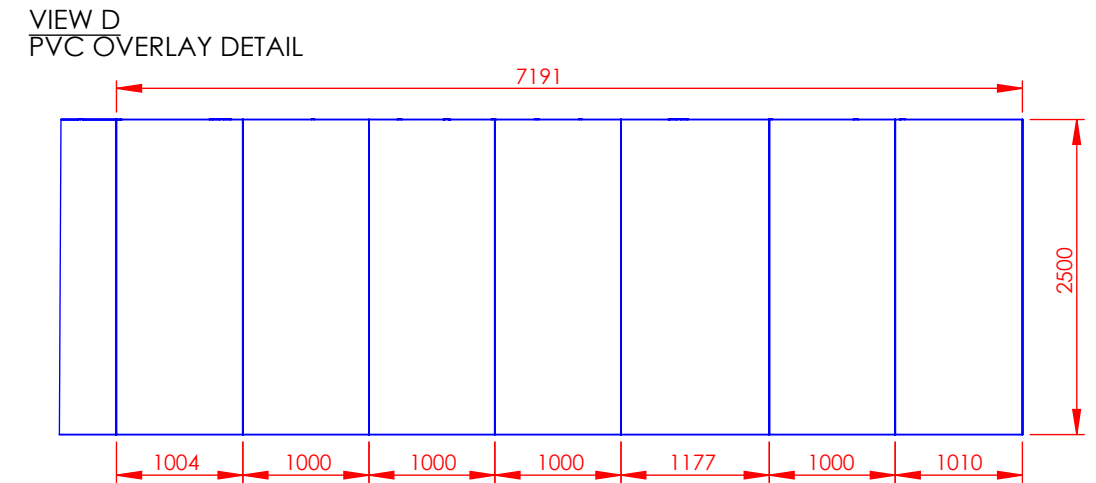

SECTION Q-Q
DETAIL WHITEBOARD

TOP VIEW

| No. ITEM | REFERENCE | QTY | MATERIAL | SURFACE(m ²) | COLOR | NOTES |
|----------|--|-----|----------------------|--------------------------|-----------|-------|
| 1 | deport_PH | 28 | Aluminium | | | |
| 2 | PH 0090 | 24 | Aluminium | | | |
| 3 | PH 0454 | 16 | Aluminium | | | |
| 4 | PH 0954 | 44 | Aluminium | | | |
| 5 | PH 0995 | 2 | Aluminium | | | |
| 6 | PH 1131 | 2 | Aluminium | | | |
| 7 | PH 1154 | 2 | Aluminium | | | |
| 8 | PH 1454 | 74 | Aluminium | | | |
| 9 | PH 3575 | 6 | Aluminium | | | |
| 11 | PORTE_STD;PD;PCC;COR_ALVEO;IMP_ALVEO;STOCK VINYL | 6 | Aluminium | | EITL Blue | |
| 12 | S51 2500 | 1 | Aluminium | | | |
| 14 | S80(demi PX) 2500 | 24 | Aluminium | | | |
| 15 | S80(PX) 2500 | 44 | Aluminium | | | |
| 16 | S80(quart PX) 2500 | 2 | Aluminium | | | |
| 17 | V10 | 4 | Aluminium | | | |
| 18 | ARMSPOT 30CM 100W | 24 | Light | | | |
| 19 | PAN STOCK VINYL 2 FACES W1465 x H2420 | 5 | Panel (Melamine 8mm) | 3.5 | EITL Blue | |
| 20 | PAN STOCK VINYL W1465 x H2420 | 10 | Panel (Melamine 8mm) | 3.5 | EITL Blue | |
| 21 | PAN W1465 x H2420 | 7 | Panel (Melamine 8mm) | 3.5 | | |
| 22 | ALVEOLAR 8mm STOCK VINYL W0465 x H2420 | 6 | PVC | 1.1 | EITL Blue | |
| 23 | ALVEOLAR 8mm STOCK VINYL W1465 x H2420 | 15 | PVC | 3.5 | EITL Blue | |
| 24 | PVC 5mm STOCK VINYL W0500 x H2500 | 2 | PVC | 1.2 | EITL Blue | |
| 25 | PVC 5mm STOCK VINYL W1000 x H2500 | 16 | PVC | 2.5 | EITL Blue | |
| 26 | PVC 5mm STOCK VINYL W1004 x H2500 | 2 | PVC | 2.5 | EITL Blue | |
| 27 | PVC 5mm STOCK VINYL W1010 x H2500 | 1 | PVC | 2.5 | EITL Blue | |
| 28 | PVC 5mm STOCK VINYL W1177 x H2500 | 1 | PVC | 2.9 | EITL Blue | |
| 29 | PVC 5mm W0101 x H2420 | 2 | PVC | 0.2 | | |
| 30 | PVC 5mm W0996 x H2500 | 1 | PVC | 2.3 | | |
| 31 | PVC 5mm W1000 x H2500 | 1 | PVC | 2.5 | | |
| 32 | PVC 5mm W1010 x H2500 | 1 | PVC | 2.5 | | |
| 33 | PVC 5mm W1041 x H2500 | 1 | PVC | 2.6 | | |
| 34 | PVC 5mm W1177 x H2500 | 1 | PVC | 2.9 | | |
| 35 | PVC 5mm W1180 x H2500 | 1 | PVC | 2.9 | | |
| 36 | WHITEBOARD W1465 x H1270 | 6 | STOCK VINYL | 2 | | |