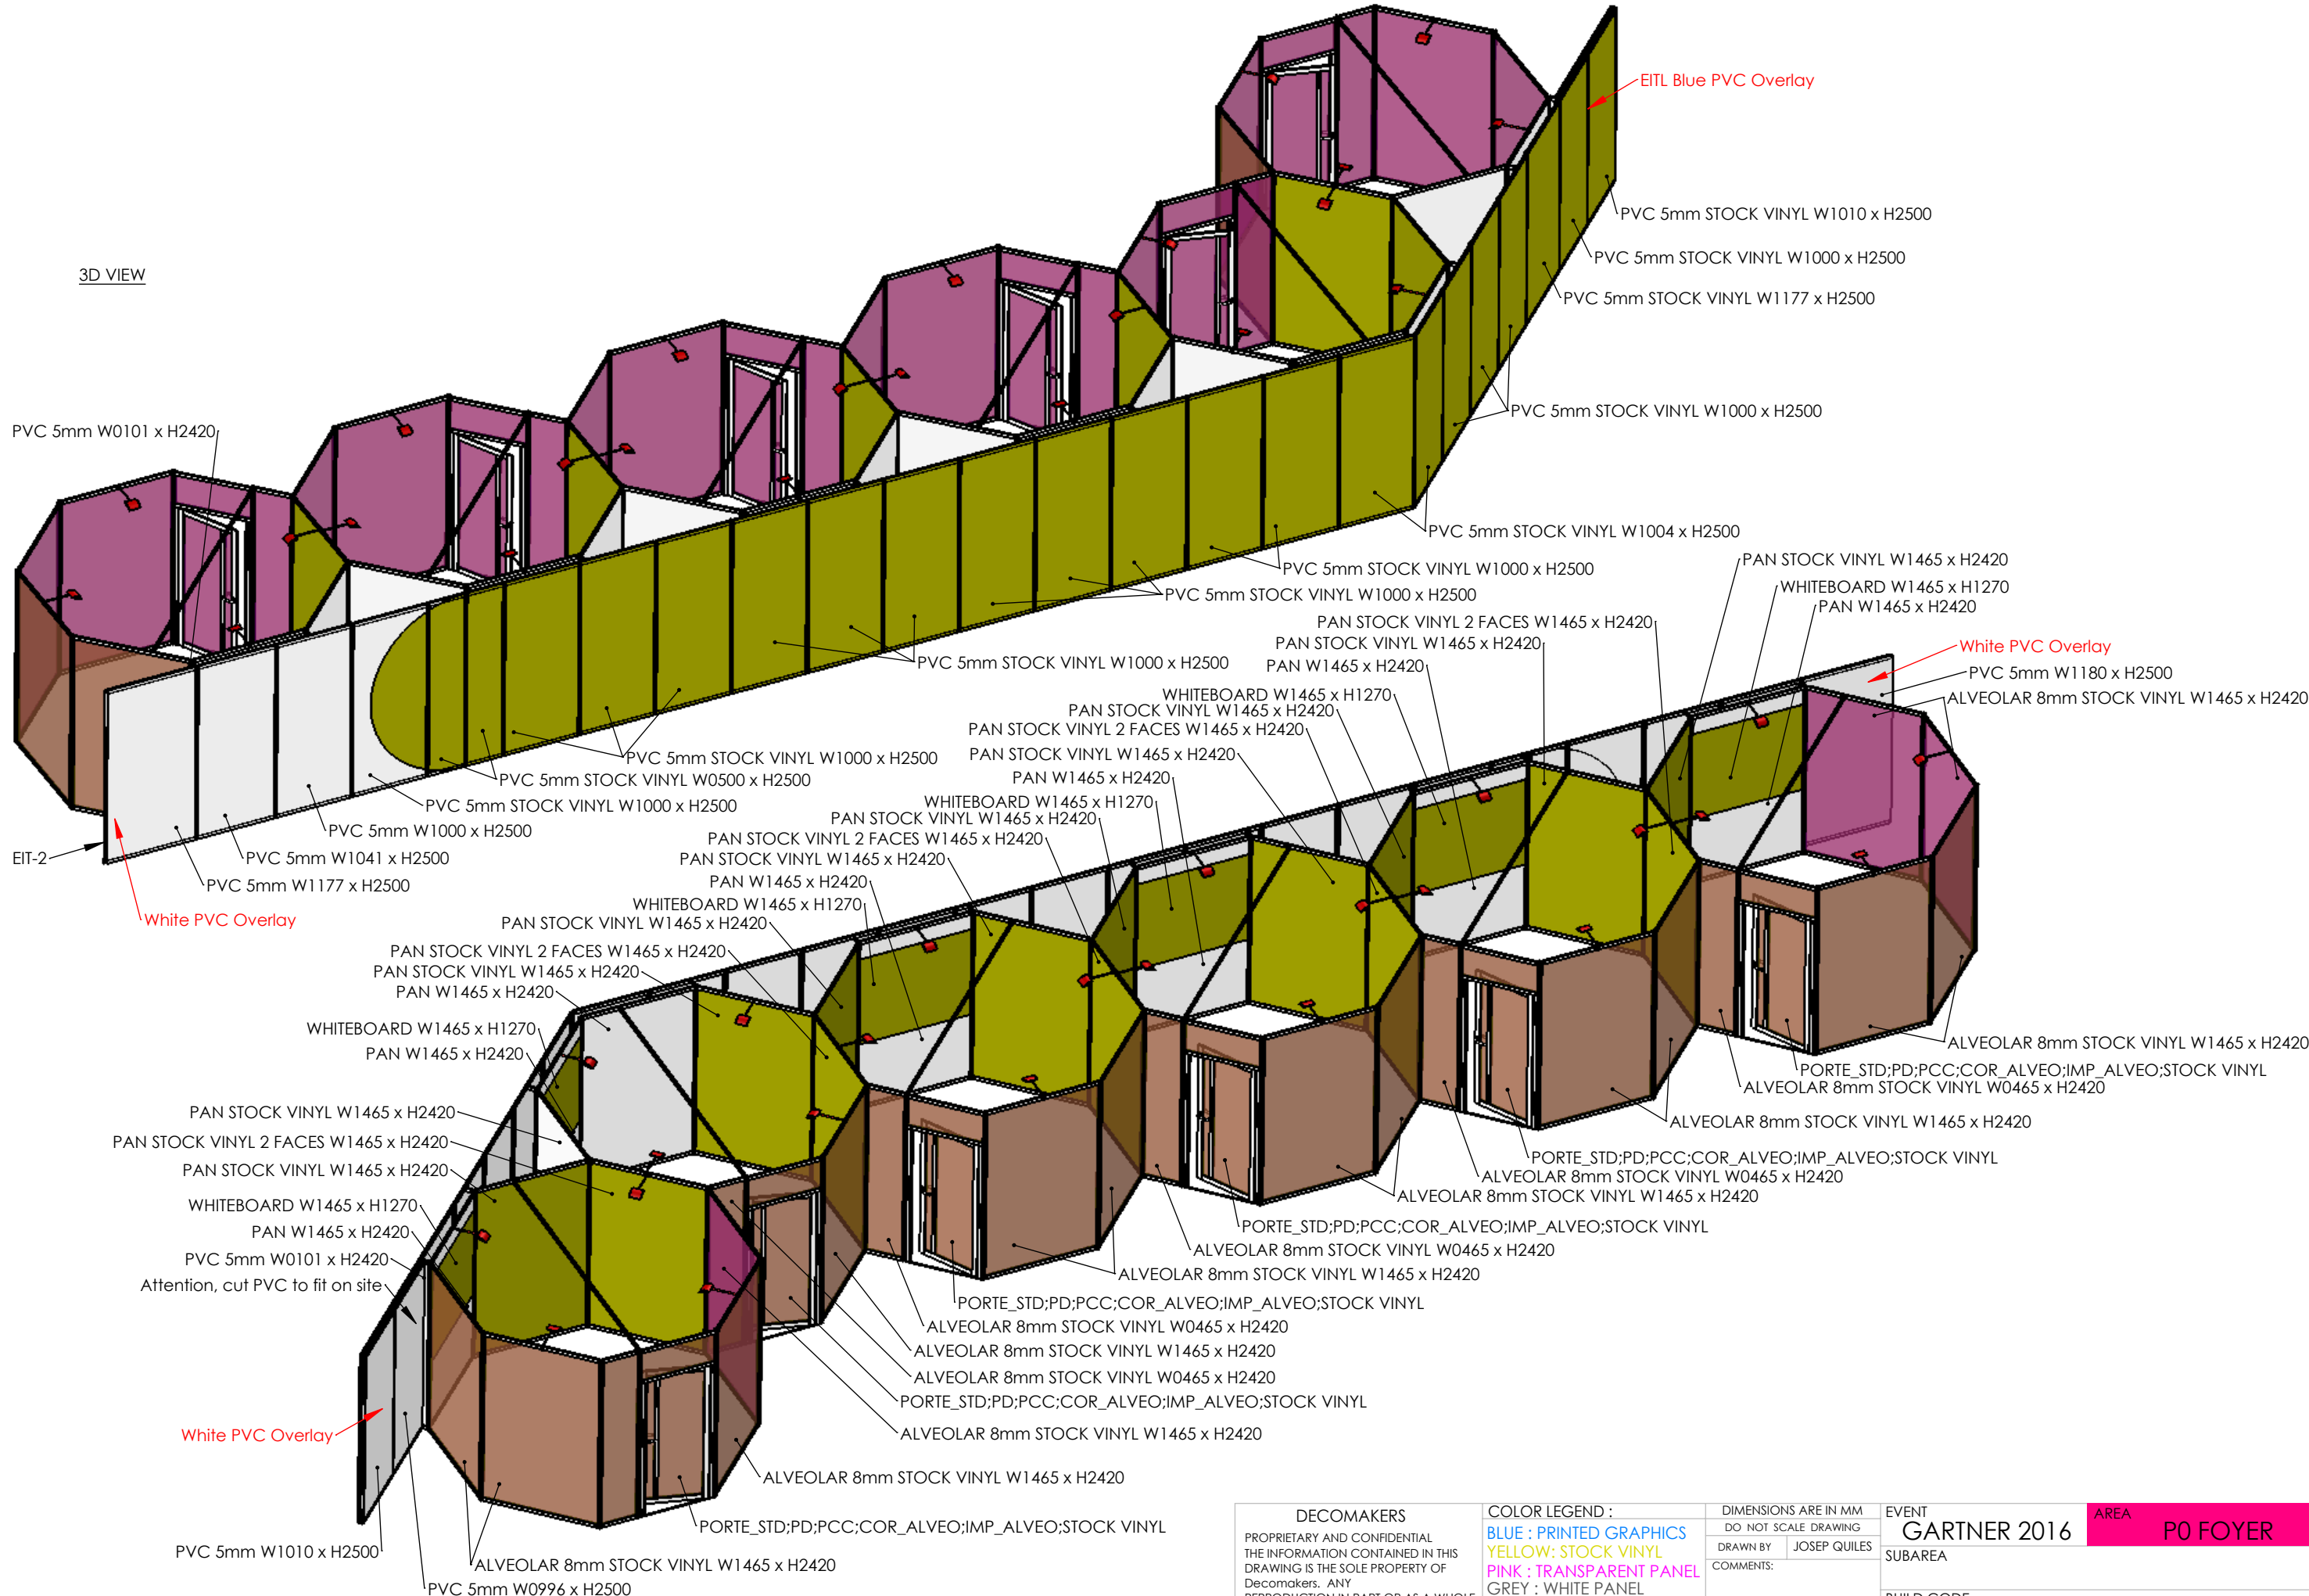

3D VIEW

White PVC Overlay

EITL Blue PVC Overlay

White PVC Overlay

White PVC Overlay

DECOMAKERS PROPRIETARY AND CONFIDENTIAL THE INFORMATION CONTAINED IN THIS DRAWING IS THE SOLE PROPERTY OF Decomakers. ANY REPRODUCTION IN PART OR AS A WHOLE WITHOUT THE WRITTEN PERMISSION OF Decomakers IS PROHIBITED.	COLOR LEGEND : BLUE : PRINTED GRAPHICS YELLOW: STOCK VINYL PINK : TRANSPARENT PANEL GREY : WHITE PANEL RED: COLOR PVC GREEN : MESH	DIMENSIONS ARE IN MM	EVENT	AREA	
		DO NOT SCALE DRAWING	GARTNER 2016		PO FOYER
		DRAWN BY JOSEPH QUILES	SUBAREA		
		DATE: 13/09/2016 11:54:04	BUILD CODE	EIT-01 V10 Enterprise IT	
			STAND