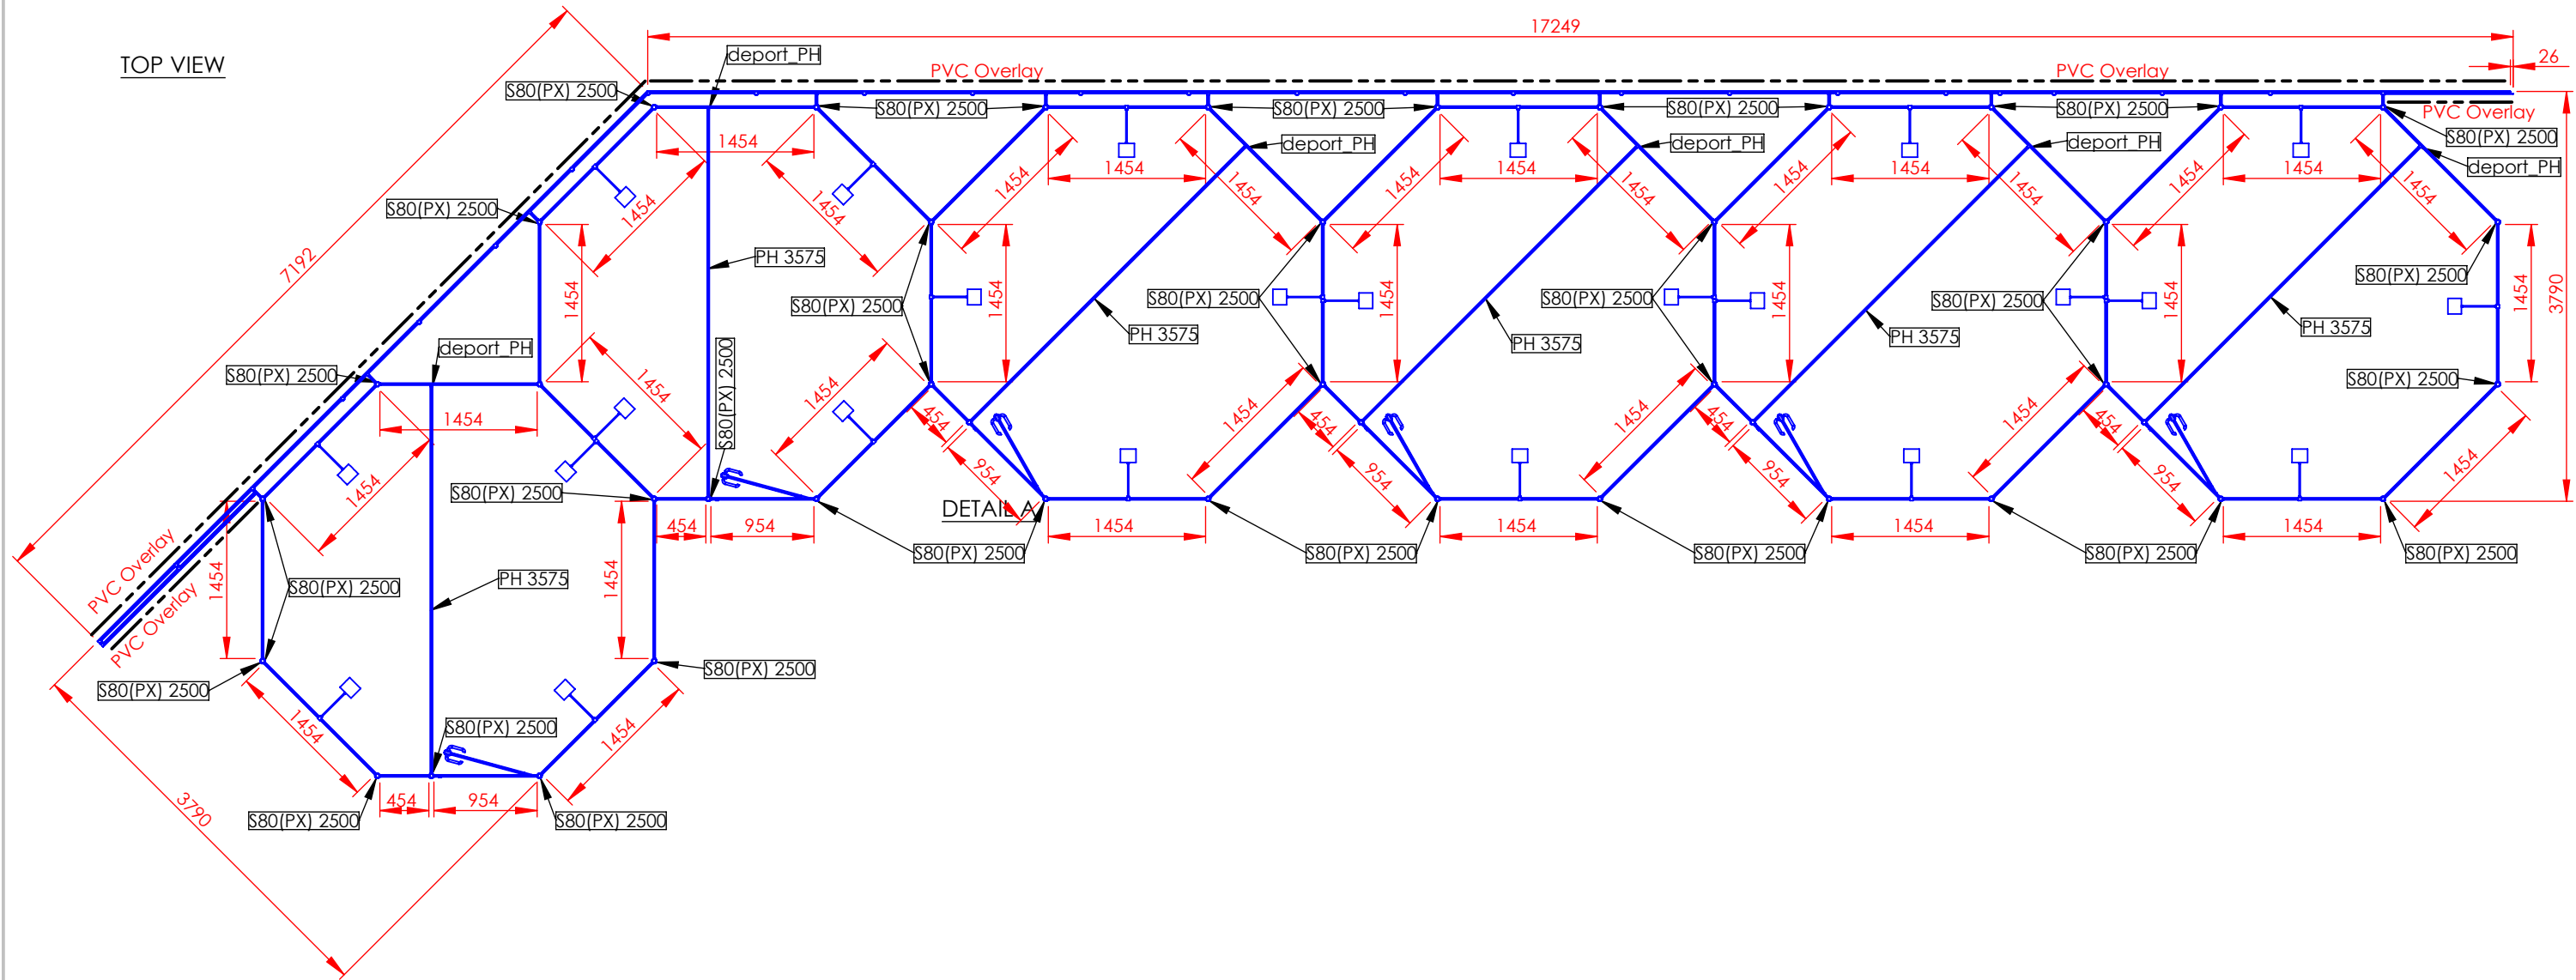

TOP VIEW

DECOMAKERS PROPRIETARY AND CONFIDENTIAL THE INFORMATION CONTAINED IN THIS DRAWING IS THE SOLE PROPERTY OF Decomakers. ANY REPRODUCTION IN PART OR AS A WHOLE WITHOUT THE WRITTEN PERMISSION OF Decomakers IS PROHIBITED.	COLOR LEGEND : BLUE : PRINTED GRAPHICS YELLOW: STOCK VINYL PINK : TRANSPARENT PAPER GREY : WHITE PANEL RED: COLOR PVC GREEN : MESH	DIMENSIONS ARE IN MM DO NOT SCALE DRAWING	EVENT GARTNER 2016	AREA P0 FOYER
		DRAWN BY JOSEF QUILES	SUBAREA	
		DATE: 13/09/2016 11:53:55	BUILD CODE STAND	
		COMMENTS:	EIT-01 V10 Enterprise IT	
SHEET 1 OF 4