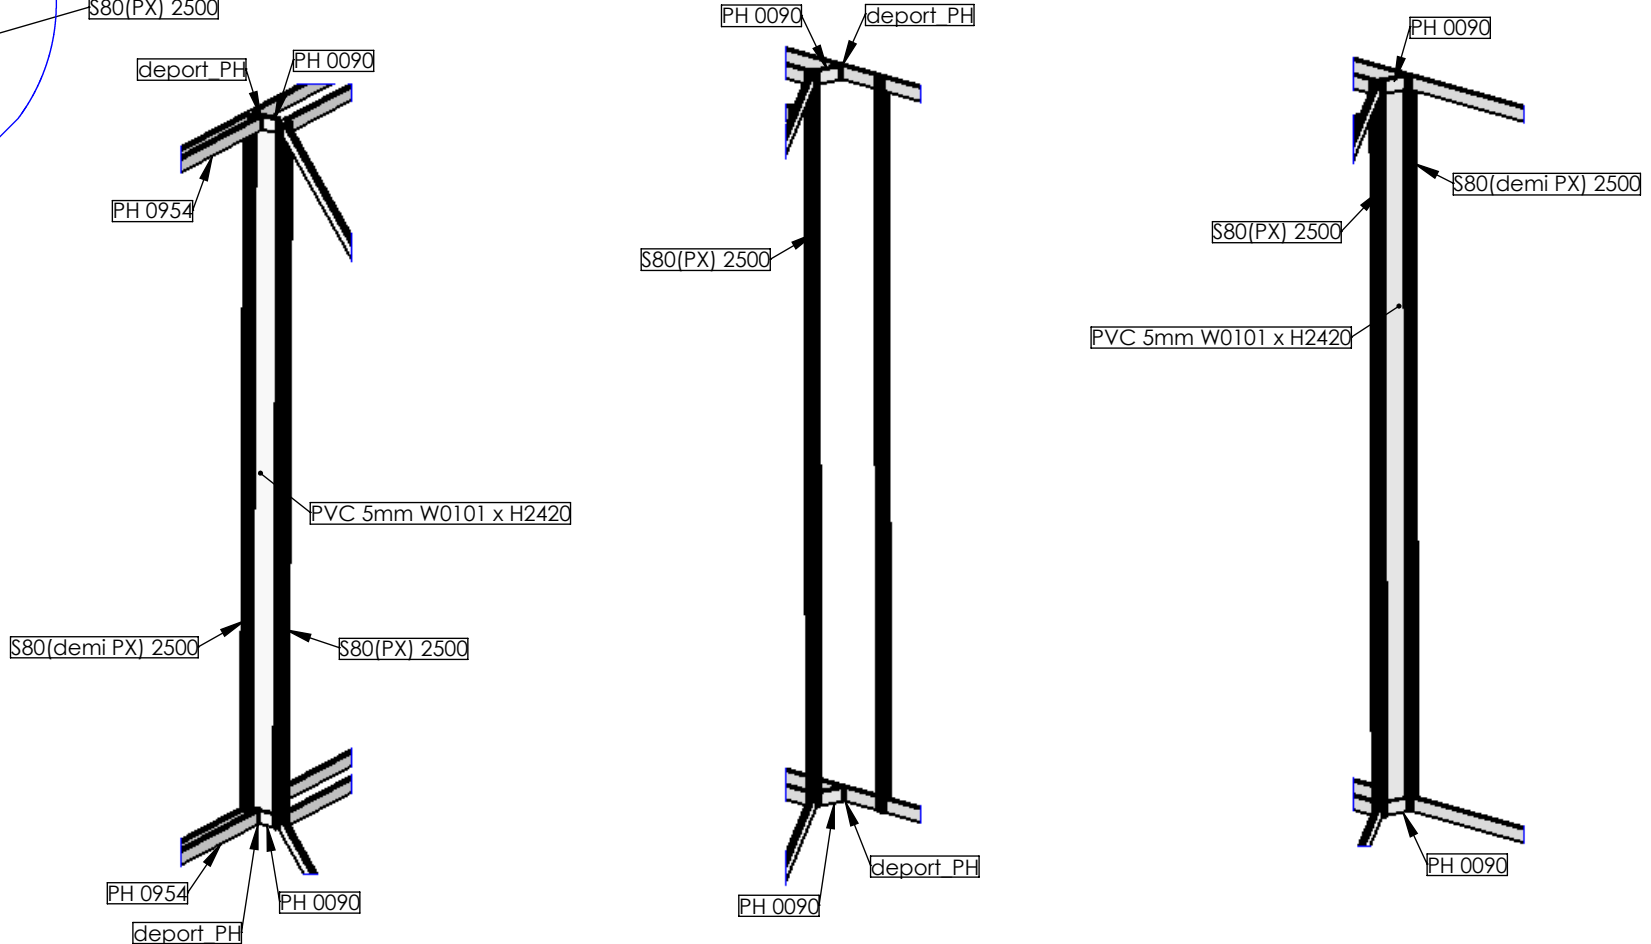

DETAIL A

DECOMAKERS PROPRIETARY AND CONFIDENTIAL THE INFORMATION CONTAINED IN THIS DRAWING IS THE SOLE PROPERTY OF Decomakers. ANY REPRODUCTION IN PART OR AS A WHOLE WITHOUT THE WRITTEN PERMISSION OF Decomakers IS PROHIBITED.	COLOR LEGEND : BLUE : PRINTED GRAPHICS YELLOW: STOCK VINYL PINK : TRANSPARENT PANEL GREY : WHITE PANEL RED: COLOR PVC GREEN : MESH	DIMENSIONS ARE IN MM DO NOT SCALE DRAWING	EVENT GARTNER 2016 SUBAREA	AREA P0 FOYER
	DATE: 13/09/2016 11:54:04	DRAWN BY JOSEP QUILES COMMENTS:	BUILD CODE STAND	EIT-01 V10 Enterprise IT
	SHEET 2 OF 4