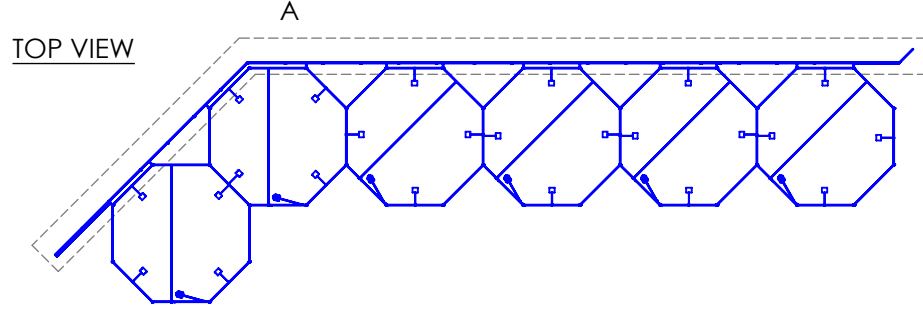

DETAIL A

DECOMAKERS PROPRIETARY AND CONFIDENTIAL THE INFORMATION CONTAINED IN THIS DRAWING IS THE SOLE PROPERTY OF Decomakers. ANY REPRODUCTION IN PART OR AS A WHOLE WITHOUT THE WRITTEN PERMISSION OF Decomakers IS PROHIBITED.	COLOR LEGEND : BLUE : PRINTED GRAPHICS YELLOW: STOCK VINYL PINK : TRANSPARENT PANEL GREY : WHITE PANEL RED: COLOR PVC GREEN : MESH	DIMENSIONS ARE IN MM DO NOT SCALE DRAWING	EVENT GARTNER 2016 SUBAREA	AREA P0 FOYER
	DATE: 13/09/2016 11:54:04	DRAWN BY JOSEP QUILES COMMENTS:	BUILD CODE STAND	EIT-01 V10 Enterprise IT
	SHEET 2 OF 4