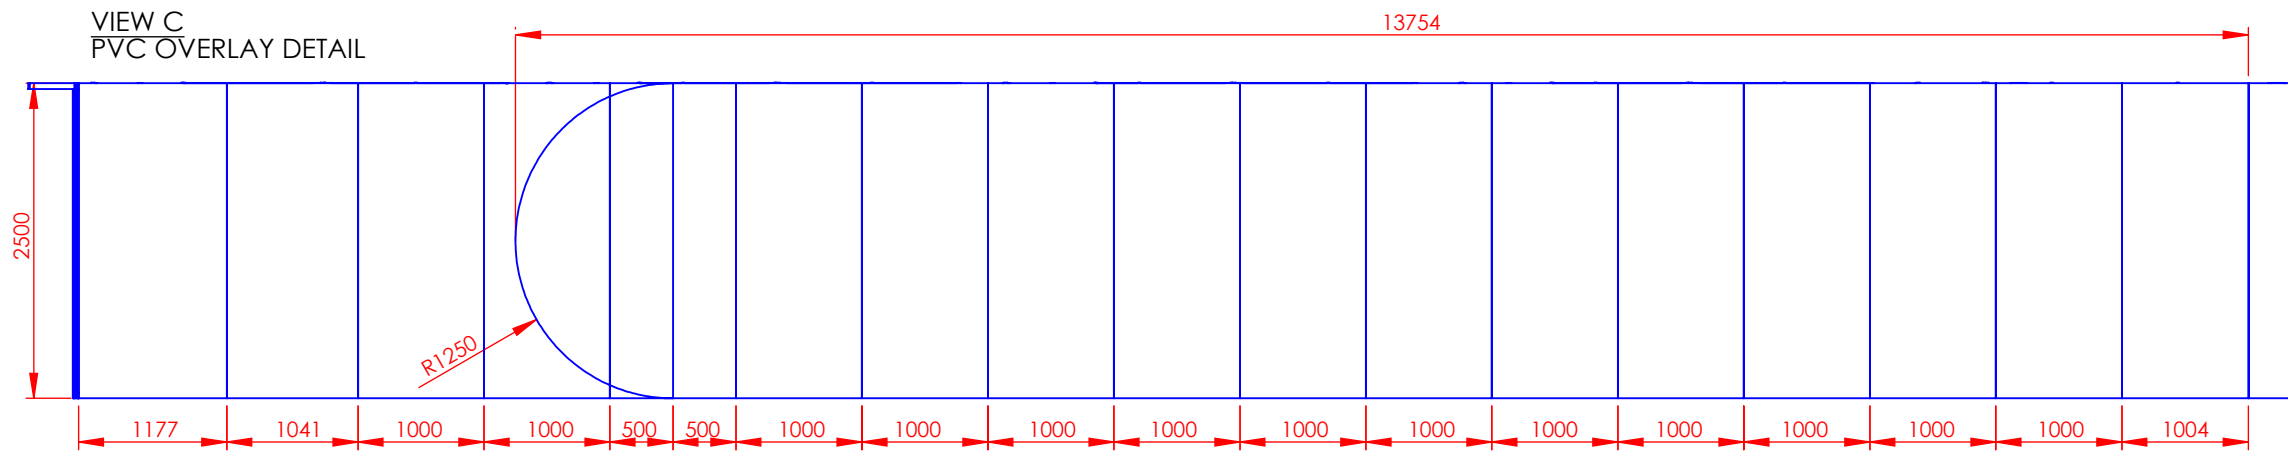

SECTION Q-Q
DETAIL WHITEBOARD

TOP VIEW

| No. ITEM | REFERENCE | QTY | MATERIAL | SURFACE(m ²) | COLOR | NOTES |
|----------|--|-----|----------------------|--------------------------|-----------|-------|
| 1 | deport_PH | 28 | Aluminium | | | |
| 2 | PH 0090 | 24 | Aluminium | | | |
| 3 | PH 0454 | 16 | Aluminium | | | |
| 4 | PH 0954 | 44 | Aluminium | | | |
| 5 | PH 0995 | 2 | Aluminium | | | |
| 6 | PH 1131 | 2 | Aluminium | | | |
| 7 | PH 1154 | 2 | Aluminium | | | |
| 8 | PH 1454 | 74 | Aluminium | | | |
| 9 | PH 3575 | 6 | Aluminium | | | |
| 11 | PORTE_STD;PD;PCC;COR_ALVEO;IMP_ALVEO;STOCK VINYL | 6 | Aluminium | | EITL Blue | |
| 12 | S51 2500 | 1 | Aluminium | | | |
| 14 | S80(demi PX) 2500 | 24 | Aluminium | | | |
| 15 | S80(PX) 2500 | 44 | Aluminium | | | |
| 16 | S80(quart PX) 2500 | 2 | Aluminium | | | |
| 17 | V10 | 4 | Aluminium | | | |
| 18 | ARMSPOT 30CM 100W | 24 | Light | | | |
| 19 | PAN STOCK VINYL 2 FACES W1465 x H2420 | 5 | Panel (Melamine 8mm) | 3.5 | EITL Blue | |
| 20 | PAN STOCK VINYL W1465 x H2420 | 10 | Panel (Melamine 8mm) | 3.5 | EITL Blue | |
| 21 | PAN W1465 x H2420 | 7 | Panel (Melamine 8mm) | 3.5 | | |
| 22 | ALVEOLAR 8mm STOCK VINYL W0465 x H2420 | 6 | PVC | 1.1 | EITL Blue | |
| 23 | ALVEOLAR 8mm STOCK VINYL W1465 x H2420 | 15 | PVC | 3.5 | EITL Blue | |
| 24 | PVC 5mm STOCK VINYL W0500 x H2500 | 2 | PVC | 1.2 | EITL Blue | |
| 25 | PVC 5mm STOCK VINYL W1000 x H2500 | 16 | PVC | 2.5 | EITL Blue | |
| 26 | PVC 5mm STOCK VINYL W1004 x H2500 | 2 | PVC | 2.5 | EITL Blue | |
| 27 | PVC 5mm STOCK VINYL W1010 x H2500 | 1 | PVC | 2.5 | EITL Blue | |
| 28 | PVC 5mm STOCK VINYL W1177 x H2500 | 1 | PVC | 2.9 | EITL Blue | |
| 29 | PVC 5mm W0101 x H2420 | 2 | PVC | 0.2 | | |
| 30 | PVC 5mm W0996 x H2500 | 1 | PVC | 2.3 | | |
| 31 | PVC 5mm W1000 x H2500 | 1 | PVC | 2.5 | | |
| 32 | PVC 5mm W1010 x H2500 | 1 | PVC | 2.5 | | |
| 33 | PVC 5mm W1041 x H2500 | 1 | PVC | 2.6 | | |
| 34 | PVC 5mm W1177 x H2500 | 1 | PVC | 2.9 | | |
| 35 | PVC 5mm W1180 x H2500 | 1 | PVC | 2.9 | | |
| 36 | WHITEBOARD W1465 x H1270 | 6 | STOCK VINYL | 2 | | |