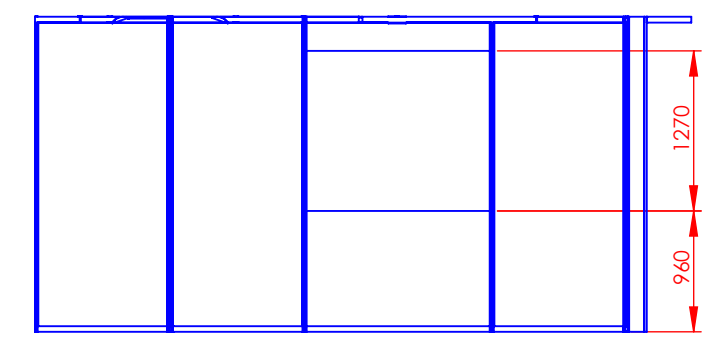

SECTION Q-Q
DETAIL WHITEBOARD

TOP VIEW

| No. ITEM | REFERENCE | QTY | MATERIAL | SURFACE(m ²) | COLOR | NOTES |
|----------|--|-----|----------------------|--------------------------|-----------|-------|
| 1 | deport_PH | 28 | Aluminium | | | |
| 2 | PH 0090 | 24 | Aluminium | | | |
| 3 | PH 0454 | 16 | Aluminium | | | |
| 4 | PH 0954 | 44 | Aluminium | | | |
| 5 | PH 0995 | 2 | Aluminium | | | |
| 6 | PH 1131 | 2 | Aluminium | | | |
| 7 | PH 1154 | 2 | Aluminium | | | |
| 8 | PH 1454 | 74 | Aluminium | | | |
| 9 | PH 3575 | 6 | Aluminium | | | |
| 11 | PORTE_STD;PD;PCC;COR_ALVEO;IMP_ALVEO;STOCK VINYL | 6 | Aluminium | | EITL Blue | |
| 12 | S51 2500 | 1 | Aluminium | | | |
| 14 | S80(demi PX) 2500 | 24 | Aluminium | | | |
| 15 | S80(PX) 2500 | 44 | Aluminium | | | |
| 16 | S80(quart PX) 2500 | 2 | Aluminium | | | |
| 17 | V10 | 4 | Aluminium | | | |
| 18 | ARMSPOT 30CM 100W | 24 | Light | | | |
| 19 | PAN STOCK VINYL 2 FACES W1465 x H2420 | 5 | Panel (Melamine 8mm) | 3.5 | EITL Blue | |
| 20 | PAN STOCK VINYL W1465 x H2420 | 10 | Panel (Melamine 8mm) | 3.5 | EITL Blue | |
| 21 | PAN W1465 x H2420 | 7 | Panel (Melamine 8mm) | 3.5 | | |
| 22 | ALVEOLAR 8mm STOCK VINYL W0465 x H2420 | 6 | PVC | 1.1 | EITL Blue | |
| 23 | ALVEOLAR 8mm STOCK VINYL W1465 x H2420 | 15 | PVC | 3.5 | EITL Blue | |
| 24 | PVC 5mm STOCK VINYL W0500 x H2500 | 2 | PVC | 1.2 | EITL Blue | |
| 25 | PVC 5mm STOCK VINYL W1000 x H2500 | 16 | PVC | 2.5 | EITL Blue | |
| 26 | PVC 5mm STOCK VINYL W1004 x H2500 | 2 | PVC | 2.5 | EITL Blue | |
| 27 | PVC 5mm STOCK VINYL W1010 x H2500 | 1 | PVC | 2.5 | EITL Blue | |
| 28 | PVC 5mm STOCK VINYL W1177 x H2500 | 1 | PVC | 2.9 | EITL Blue | |
| 29 | PVC 5mm W0101 x H2420 | 2 | PVC | 0.2 | | |
| 30 | PVC 5mm W0996 x H2500 | 1 | PVC | 2.3 | | |
| 31 | PVC 5mm W1000 x H2500 | 1 | PVC | 2.5 | | |
| 32 | PVC 5mm W1010 x H2500 | 1 | PVC | 2.5 | | |
| 33 | PVC 5mm W1041 x H2500 | 1 | PVC | 2.6 | | |
| 34 | PVC 5mm W1177 x H2500 | 1 | PVC | 2.9 | | |
| 35 | PVC 5mm W1180 x H2500 | 1 | PVC | 2.9 | | |
| 36 | WHITEBOARD W1465 x H1270 | 6 | STOCK VINYL | 2 | | |