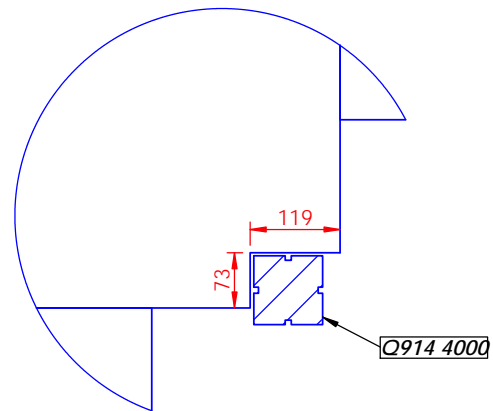

DETAIL TOP BAR

DÉTAIL C
ECHELLE 1 : 10