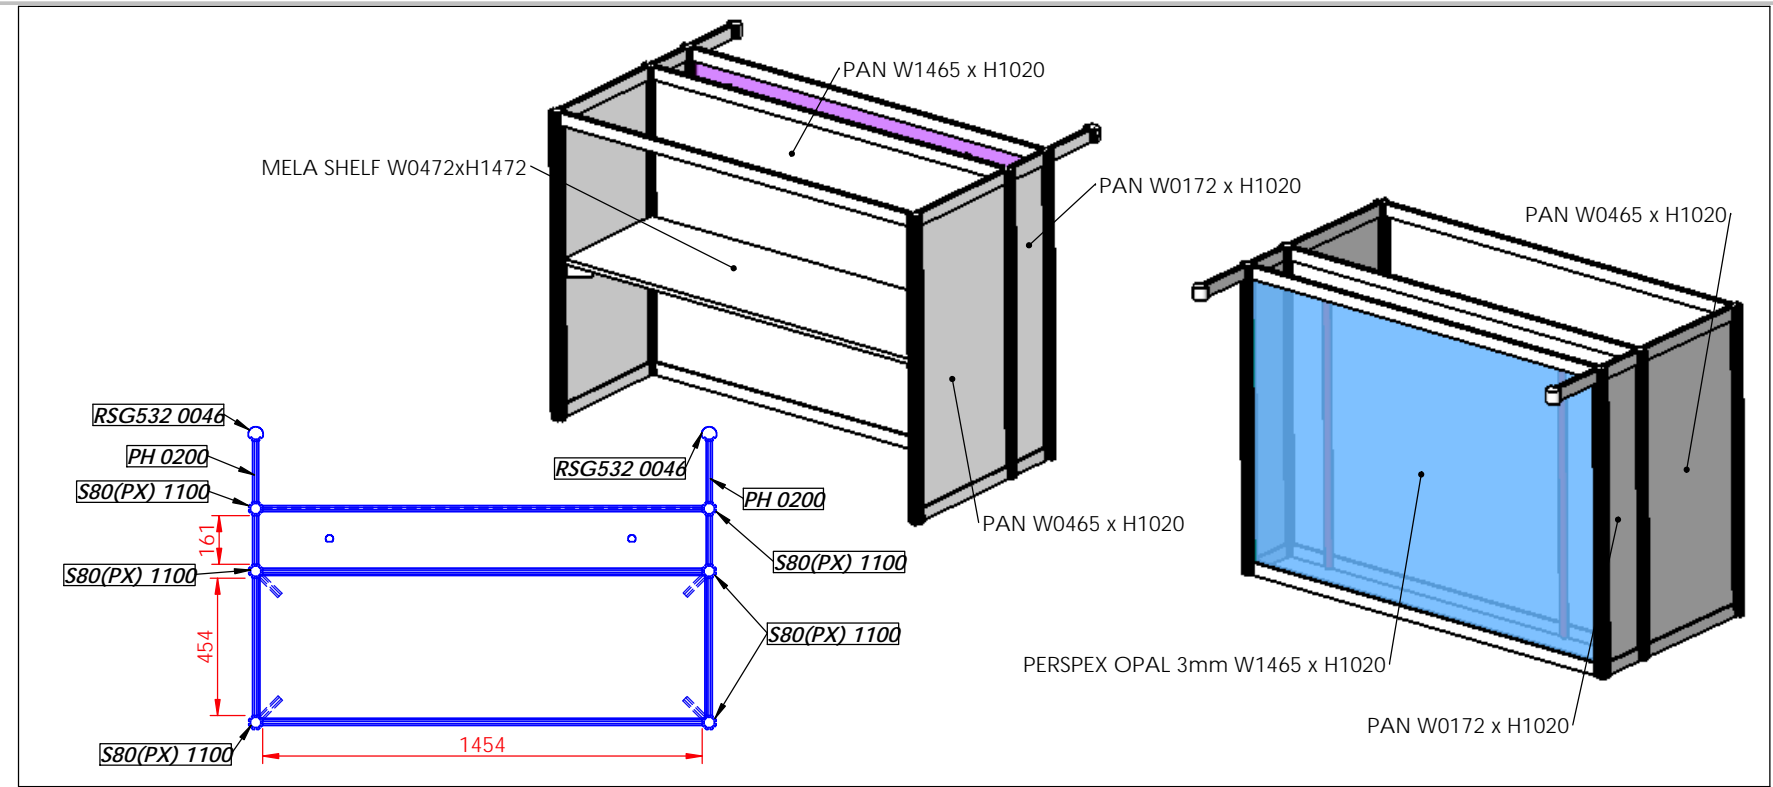

APPROVED

DECOMAKERS PROPRIETARY AND CONFIDENTIAL THE INFORMATION CONTAINED IN THIS DRAWING IS THE SOLE PROPERTY OF Decomakers. ANY REPRODUCTION IN PART OR AS A WHOLE WITHOUT THE WRITTEN PERMISSION OF Decomakers IS PROHIBITED.	COLOR LEGEND : BLUE : PRINTED GRAPHICS YELLOW: STOCK VINYL PINK : TRANSPARENT PANEL GREY : WHITE PANEL RED: COLOR MELAMINE GREEN : MESH	DIMENSIONS ARE IN MM	EVENT	AREA PO ITXPO Non Sponsor
		DRAWN BY Romain Grau COMMENTS:	GARTNER 2015 STAND	
		Date: 03/09/2015 12:00:17	CAF-01 V02 Microsoft Bar	DO NOT SCALE DRAWING

COLOR LEGEND :
 BLUE : PRINTED GRAPHICS
 YELLOW: STOCK VINYL
 PINK : TRANSPARENT PANEL
 GREY : WHITE PANEL
 RED: COLOR MELAMINE
 GREEN : MESH

DIMENSIONS ARE IN MM
 DRAWN BY Romain Grau
 COMMENTS:
 Date: 03/09/2015
 12:00:17