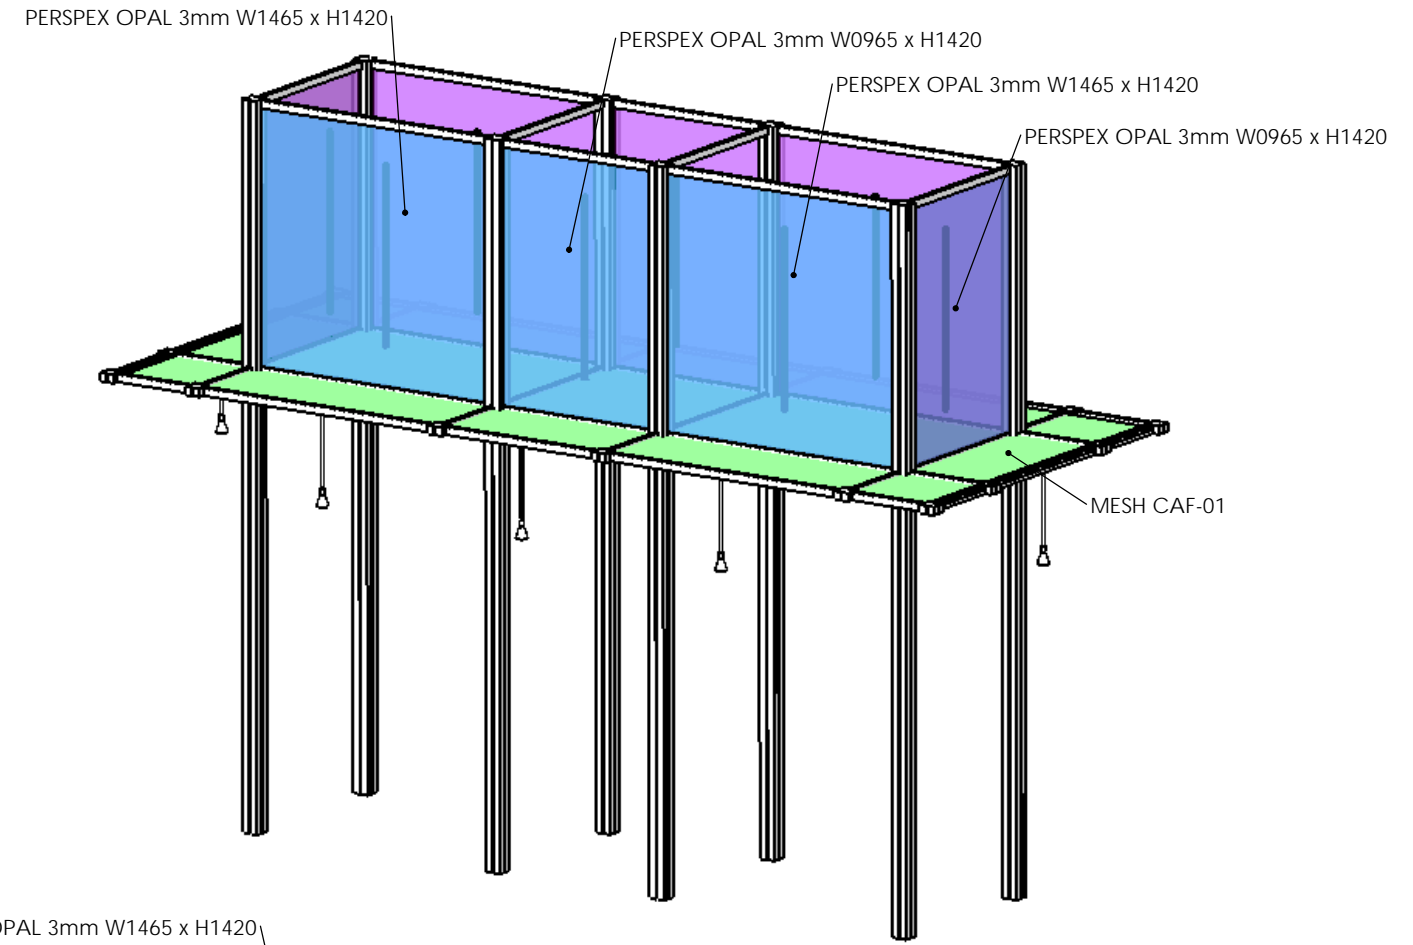

DECOMAKERS PROPRIETARY AND CONFIDENTIAL THE INFORMATION CONTAINED IN THIS DRAWING IS THE SOLE PROPERTY OF Decomakers. ANY REPRODUCTION IN PART OR AS A WHOLE WITHOUT THE WRITTEN PERMISSION OF Decomakers IS PROHIBITED.	COLOR LEGEND : BLUE : PRINTED GRAPHICS YELLOW: STOCK VINYL PINK : TRANSPARENT PANEL GREY : WHITE PANEL RED: COLOR MELAMINE GREEN : MESH	DIMENSIONS ARE IN MM	EVENT	AREA PO ITXPO Non Sponsor	
		DRAWN BY Romain Grau COMMENTS:	GARTNER 2015 STAND		
		Date: 03/09/2015 12:00:17	CAF-01 V02 Microsoft Bar	DO NOT SCALE DRAWING	SHEET 4 OF 5