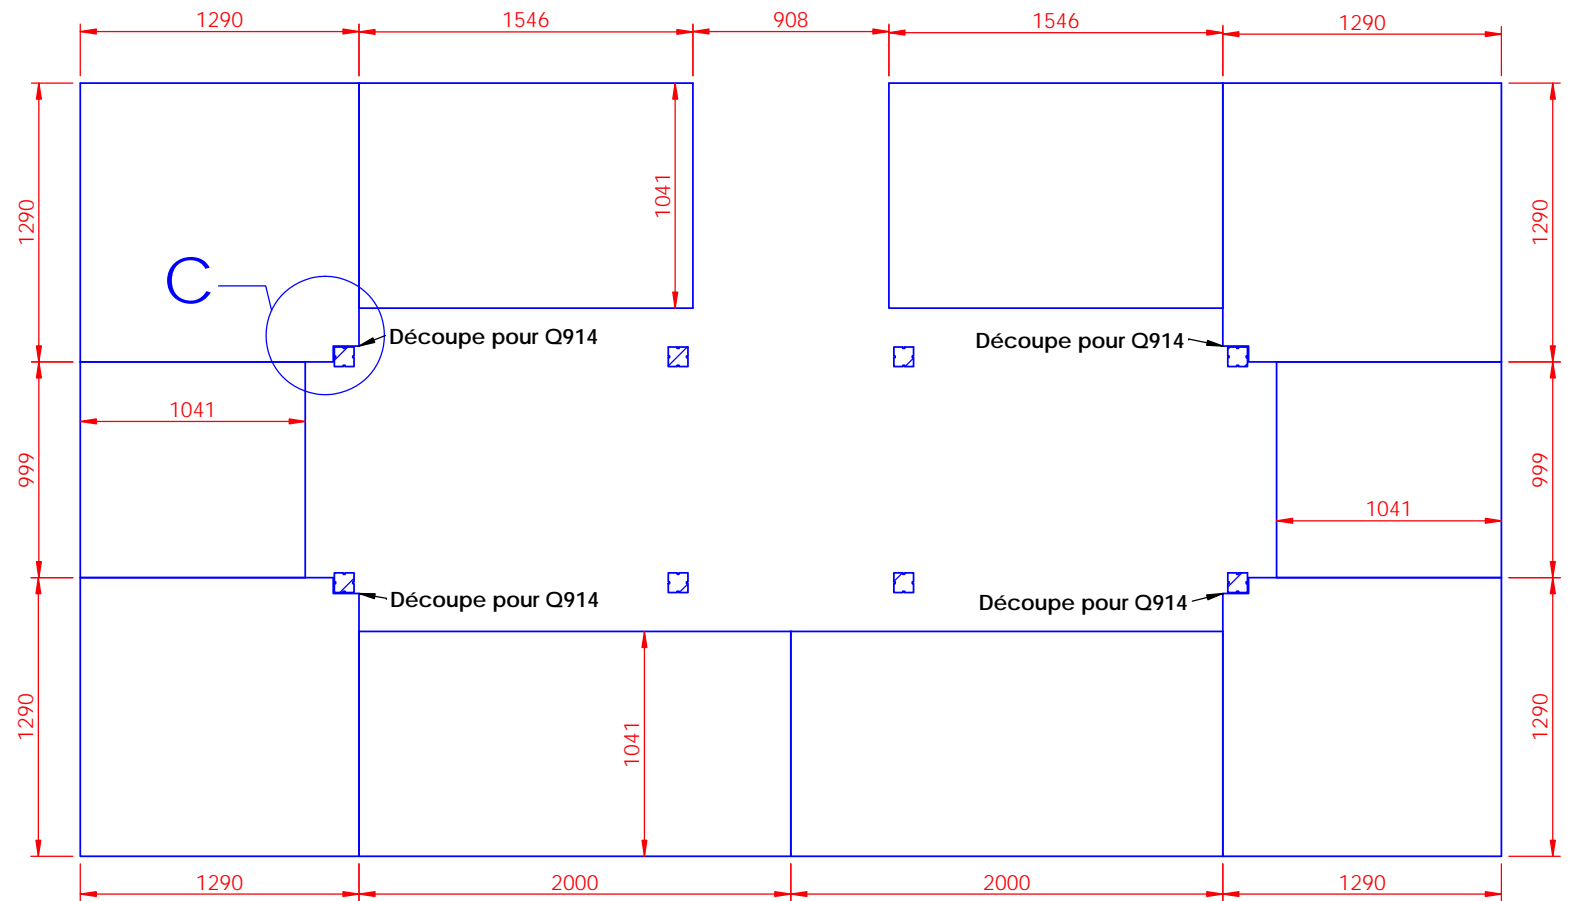

COLOR LEGEND :
 BLUE : PRINTED GRAPHICS
 YELLOW: STOCK VINYL
 PINK : TRANSPARENT PANEL
 GREY : WHITE PANEL
 RED: COLOR MELAMINE
 GREEN : MESH

DIMENSIONS ARE IN MM
 DRAWN BY Romain Grau
 COMMENTS:
 Date: 03/09/2015
 12:00:17

EVENT
GARTNER 2015
 STAND
 CAF-01 V02 Microsoft Bar
 DO NOT SCALE DRAWING
 AREA **PO ITXPO**
 Non Sponsor
 SHEET 2 OF 5

DETAIL TOP BAR

DÉTAIL C
ECHELLE 1 : 10

COUPE A-A
ECHELLE 1 : 35

COUPE B-B
ECHELLE 1 : 35