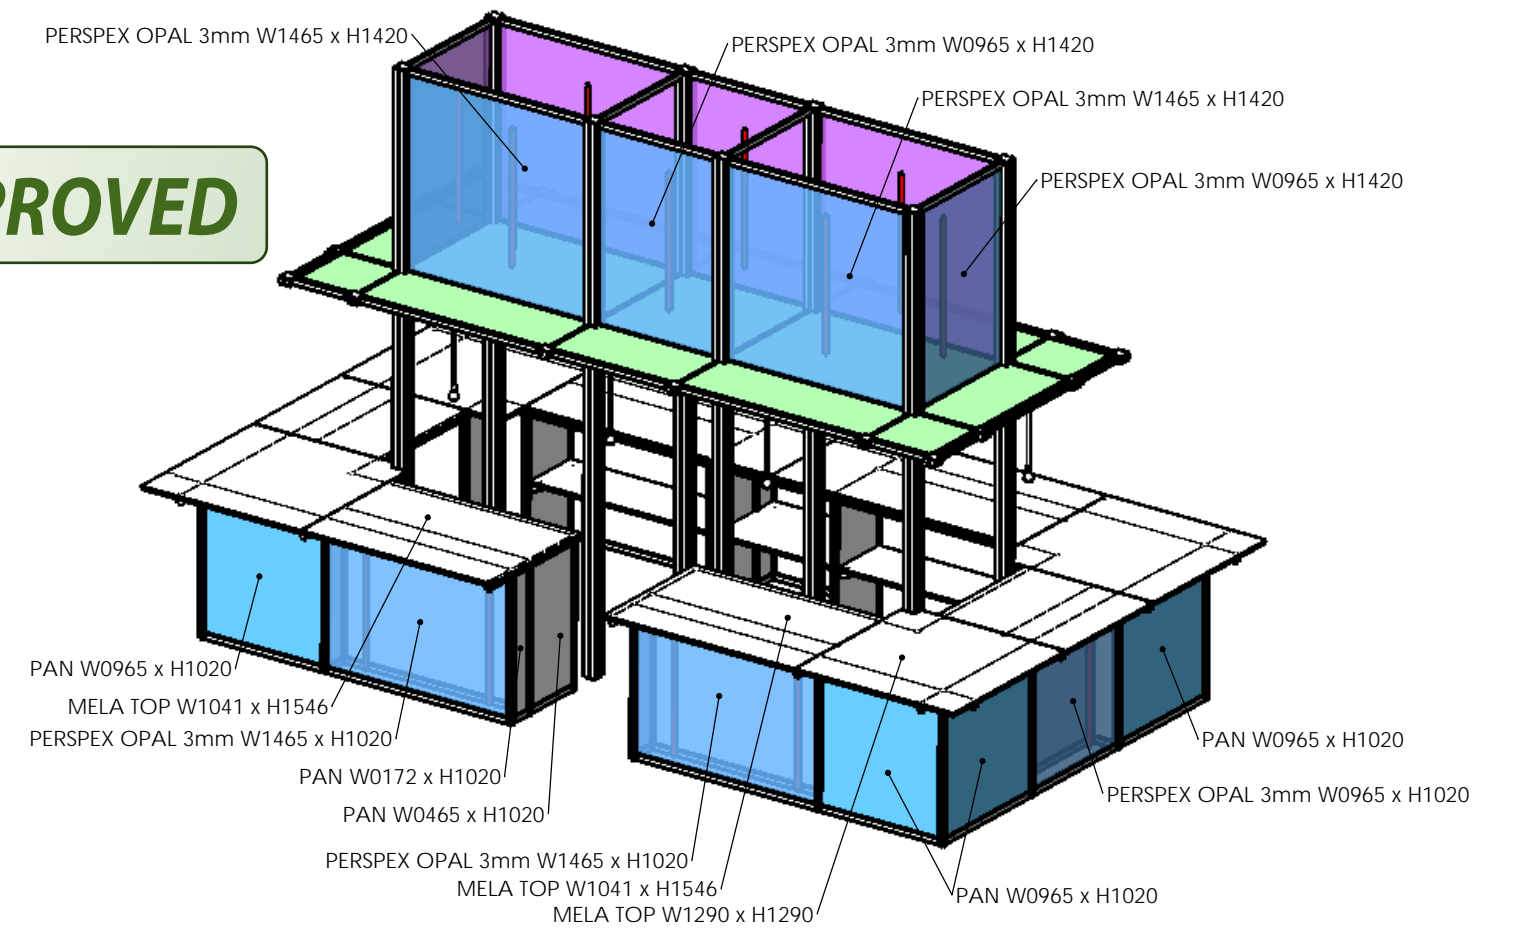

APPROVED

DECOMAKERS PROPRIETARY AND CONFIDENTIAL THE INFORMATION CONTAINED IN THIS DRAWING IS THE SOLE PROPERTY OF Decomakers. ANY REPRODUCTION IN PART OR AS A WHOLE WITHOUT THE WRITTEN PERMISSION OF Decomakers IS PROHIBITED.	COLOR LEGEND : BLUE : PRINTED GRAPHICS YELLOW: STOCK VINYL PINK : TRANSPARENT PANEL GREY : WHITE PANEL RED: COLOR MELAMINE GREEN : MESH	DIMENSIONS ARE IN MM	EVENT	AREA PO ITXPO Non Sponsor
		DRAWN BY Romain Grau COMMENTS:	GARTNER 2015 STAND	
		Date: 03/09/2015 12:00:17	CAF-01 V02 Microsoft Bar	DO NOT SCALE DRAWING

COLOR LEGEND :
 BLUE : PRINTED GRAPHICS
 YELLOW: STOCK VINYL
 PINK : TRANSPARENT PANEL
 GREY : WHITE PANEL
 RED: COLOR MELAMINE
 GREEN : MESH

DIMENSIONS ARE IN MM
 DRAWN BY Romain Grau
 COMMENTS:
 Date: 03/09/2015
 12:00:17