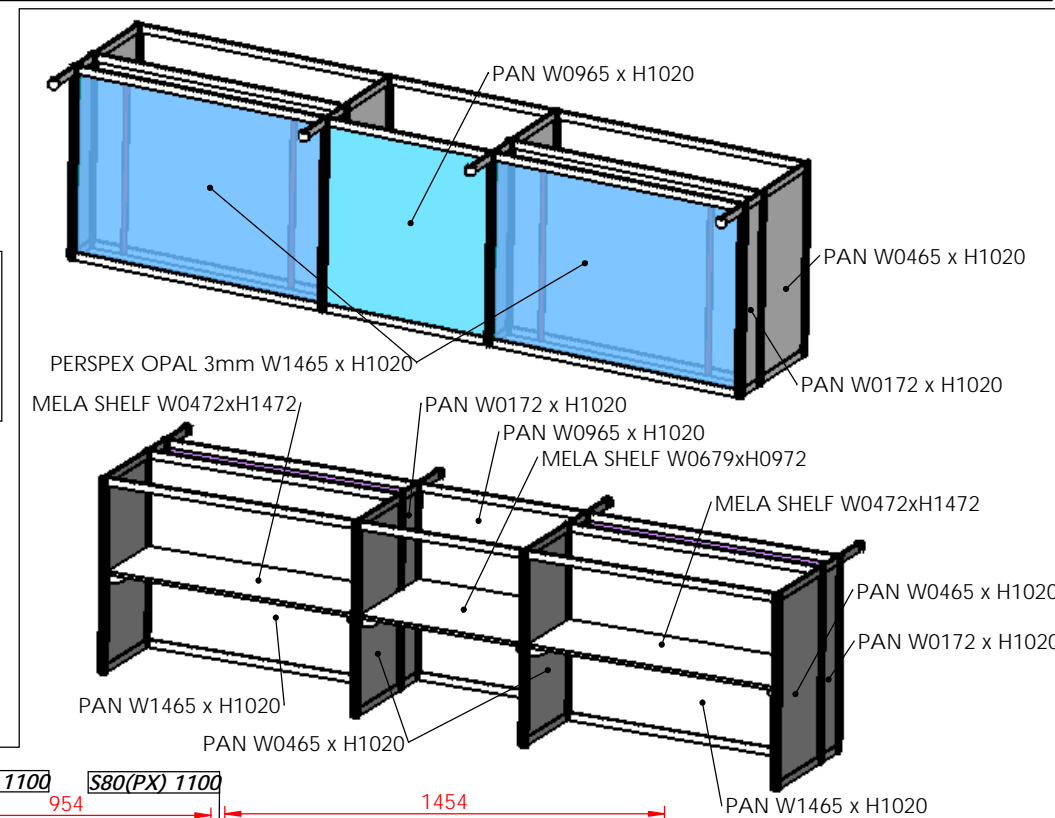

DECOMAKERS
PROPRIETARY AND CONFIDENTIAL
THE INFORMATION CONTAINED IN THIS
DRAWING IS THE SOLE PROPERTY OF
Decomakers. ANY
REPRODUCTION IN PART OR AS A WHOLE
WITHOUT THE WRITTEN PERMISSION OF
Decomakers IS PROHIBITED.

COLOR LEGEND :
BLUE : PRINTED GRAPHICS
YELLOW: STOCK VINYL
PINK : TRANSPARENT PANEL
GREY : WHITE PANEL
RED: COLOR MELAMINE
GREEN : MESH

DIMENSIONS ARE IN MM
DRAWN BY Romain Grau
COMMENTS:
Date: 03/09/2015
12:00:17

EVENT
GARTNER 2015
STAND
CAF-01 V02 Microsoft Bar
DO NOT SCALE DRAWING
AREA **PO ITXPO**
Non Sponsor
SHEET 2 OF 5