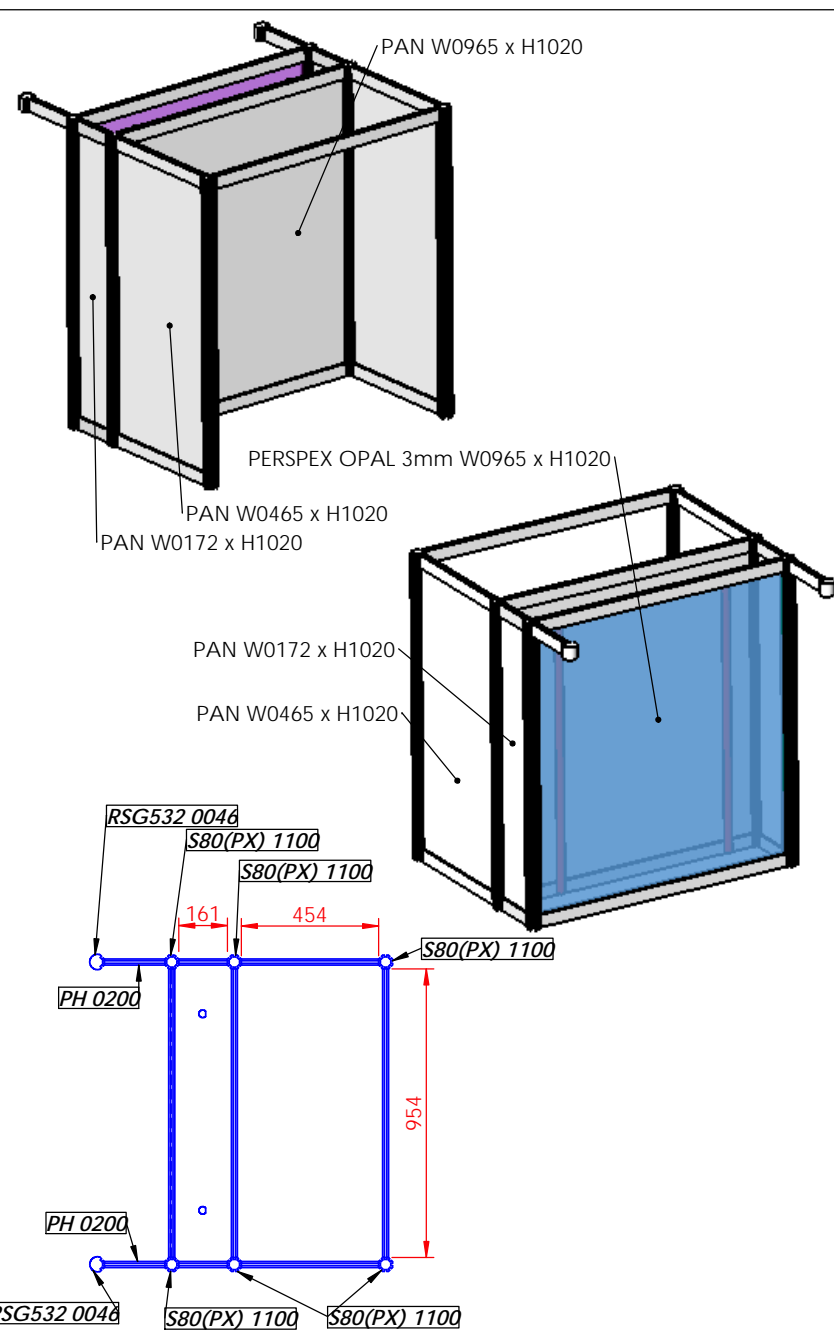

APPROVED

DECOMAKERS PROPRIETARY AND CONFIDENTIAL THE INFORMATION CONTAINED IN THIS DRAWING IS THE SOLE PROPERTY OF Decomakers. ANY REPRODUCTION IN PART OR AS A WHOLE WITHOUT THE WRITTEN PERMISSION OF Decomakers IS PROHIBITED.	COLOR LEGEND : BLUE : PRINTED GRAPHICS YELLOW: STOCK VINYL PINK : TRANSPARENT PANEL GREY : WHITE PANEL RED: COLOR MELAMINE GREEN : MESH	DIMENSIONS ARE IN MM	EVENT	AREA PO ITXPO Non Sponsor
		DRAWN BY Romain Grau COMMENTS:	GARTNER 2015 STAND	
		Date: 03/09/2015 12:00:17	CAF-01 V02 Microsoft Bar	DO NOT SCALE DRAWING

COLOR LEGEND :
 BLUE : PRINTED GRAPHICS
 YELLOW: STOCK VINYL
 PINK : TRANSPARENT PANEL
 GREY : WHITE PANEL
 RED: COLOR MELAMINE
 GREEN : MESH

DIMENSIONS ARE IN MM
 DRAWN BY Romain Grau
 COMMENTS:
 Date: 03/09/2015
 12:00:17