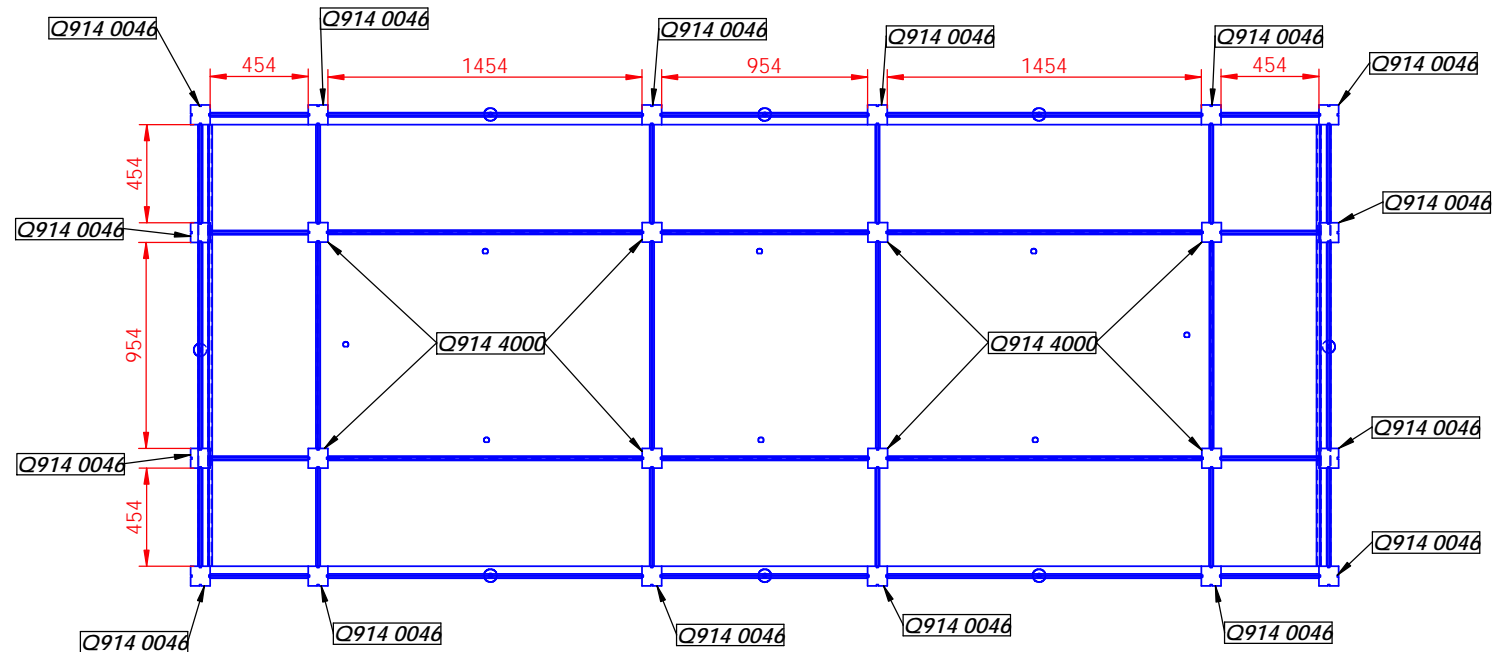

DECOMAKERS PROPRIETARY AND CONFIDENTIAL THE INFORMATION CONTAINED IN THIS DRAWING IS THE SOLE PROPERTY OF Decomakers. ANY REPRODUCTION IN PART OR AS A WHOLE WITHOUT THE WRITTEN PERMISSION OF Decomakers IS PROHIBITED.	COLOR LEGEND : BLUE : PRINTED GRAPHICS YELLOW: STOCK VINYL PINK : TRANSPARENT PANEL GREY : WHITE PANEL RED: COLOR MELAMINE GREEN : MESH	DIMENSIONS ARE IN MM	EVENT	AREA PO ITXPO Non Sponsor	
		DRAWN BY Romain Grau COMMENTS:	GARTNER 2015 STAND		
		Date: 03/09/2015 12:00:17	CAF-01 V02 Microsoft Bar	DO NOT SCALE DRAWING	SHEET 4 OF 5