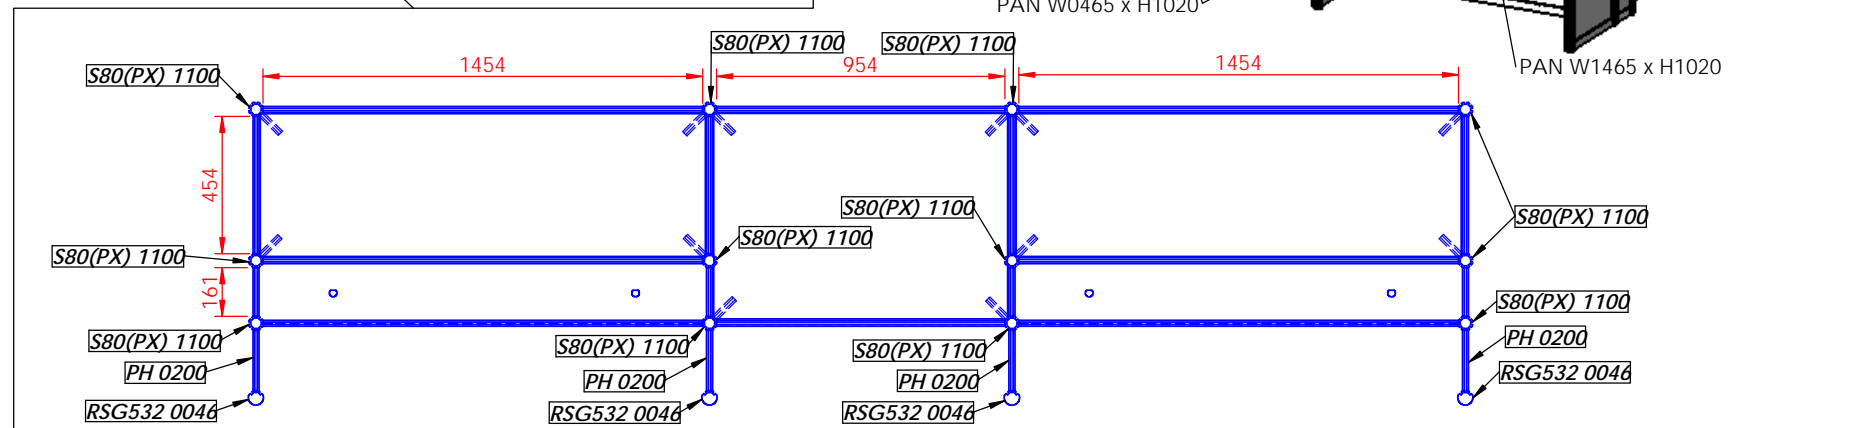

DECOMAKERS
PROPRIETARY AND CONFIDENTIAL
THE INFORMATION CONTAINED IN THIS
DRAWING IS THE SOLE PROPERTY OF
Decomakers. ANY
REPRODUCTION IN PART OR AS A WHOLE
WITHOUT THE WRITTEN PERMISSION OF
Decomakers IS PROHIBITED.

COLOR LEGEND :
BLUE : PRINTED GRAPHICS
YELLOW: STOCK VINYL
PINK : TRANSPARENT PANEL
GREY : WHITE PANEL
RED: COLOR MELAMINE
GREEN : MESH

DIMENSIONS ARE IN MM
DRAWN BY Romain Grau
COMMENTS:
Date: 03/09/2015
12:00:17

EVENT
GARTNER 2015
STAND
CAF-01 V02 Microsoft Bar
DO NOT SCALE DRAWING
AREA **PO ITXPO**
Non Sponsor
SHEET 2 OF 5