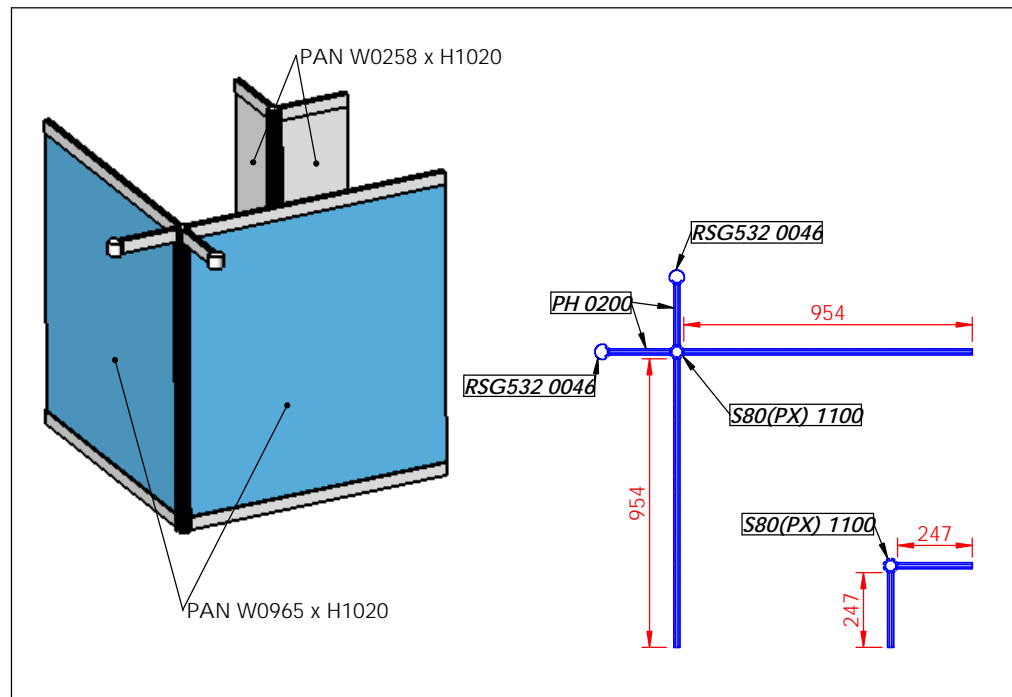

DECOMAKERS
PROPRIETARY AND CONFIDENTIAL
THE INFORMATION CONTAINED IN THIS
DRAWING IS THE SOLE PROPERTY OF
Decomakers. ANY
REPRODUCTION IN PART OR AS A WHOLE
WITHOUT THE WRITTEN PERMISSION OF
Decomakers IS PROHIBITED.

COLOR LEGEND :
BLUE : PRINTED GRAPHICS
YELLOW: STOCK VINYL
PINK : TRANSPARENT PANEL
GREY : WHITE PANEL
RED: COLOR MELAMINE
GREEN : MESH

DIMENSIONS ARE IN MM
DRAWN BY Romain Grau
COMMENTS:
Date: 03/09/2015
12:00:17

EVENT
GARTNER 2015
STAND
CAF-01 V02 Microsoft Bar
DO NOT SCALE DRAWING
AREA **PO ITXPO**
Non Sponsor
SHEET 2 OF 5