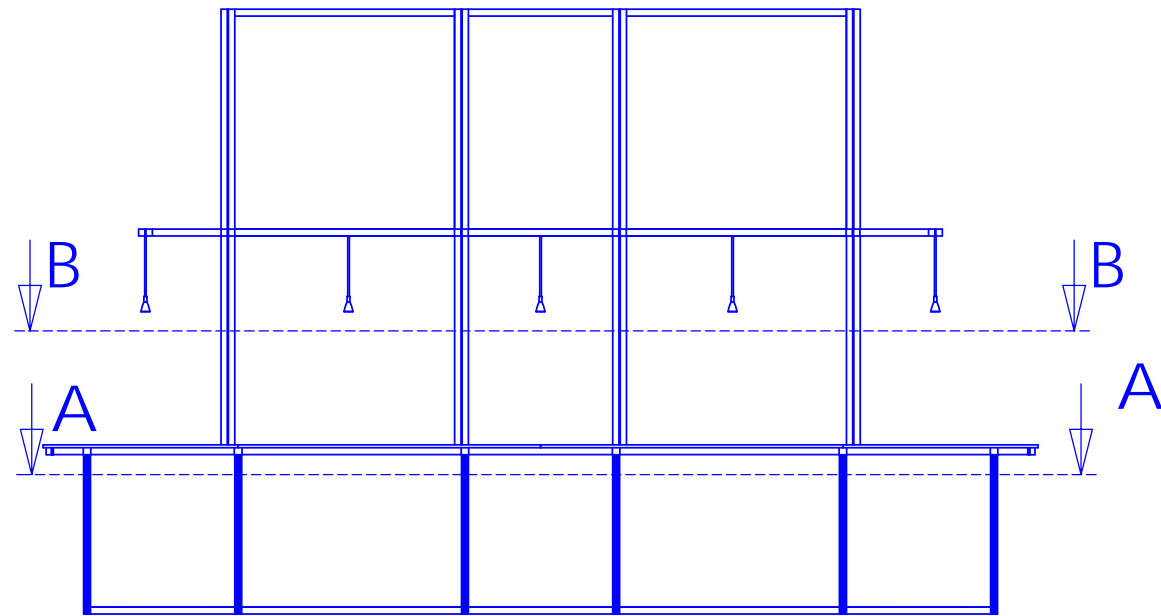

DETAIL TOP BAR

DÉTAIL C
ECHELLE 1 : 10