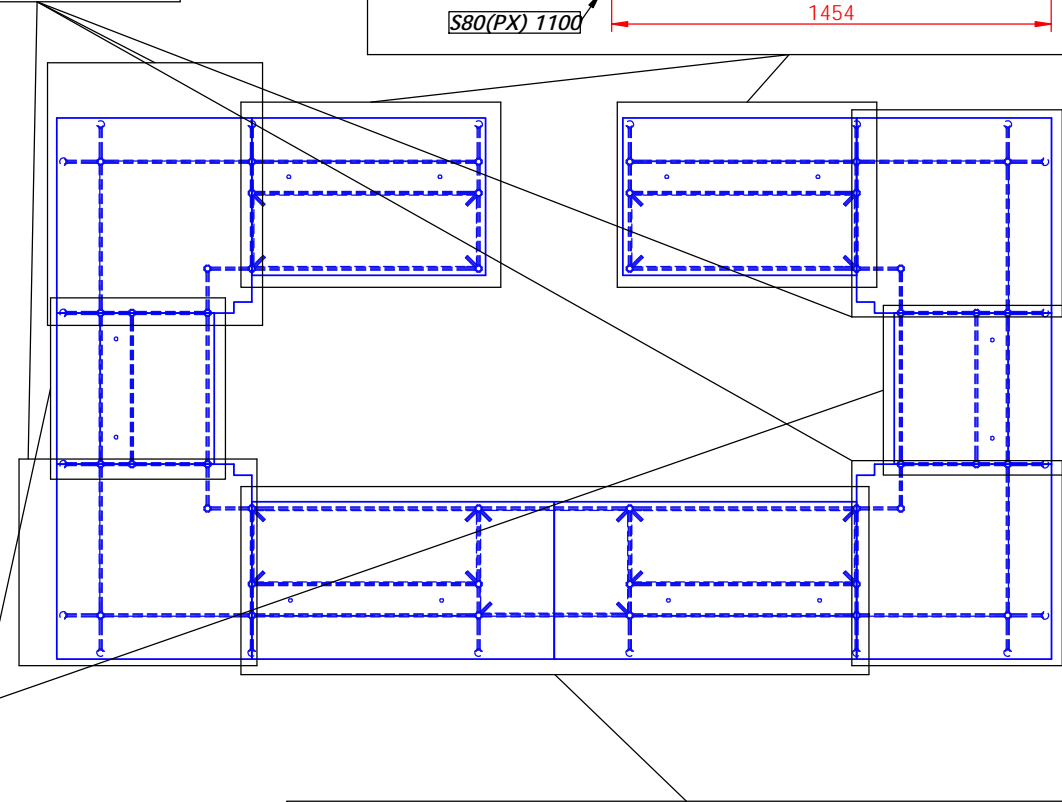

APPROVED

DECOMAKERS PROPRIETARY AND CONFIDENTIAL THE INFORMATION CONTAINED IN THIS DRAWING IS THE SOLE PROPERTY OF Decomakers. ANY REPRODUCTION IN PART OR AS A WHOLE WITHOUT THE WRITTEN PERMISSION OF Decomakers IS PROHIBITED.	COLOR LEGEND : BLUE : PRINTED GRAPHICS YELLOW: STOCK VINYL PINK : TRANSPARENT PANEL GREY : WHITE PANEL RED: COLOR MELAMINE GREEN : MESH	DIMENSIONS ARE IN MM	EVENT	AREA PO ITXPO Non Sponsor
		DRAWN BY Romain Grau COMMENTS:	GARTNER 2015 STAND	
		Date: 03/09/2015 12:00:17	CAF-01 V02 Microsoft Bar	DO NOT SCALE DRAWING

COLOR LEGEND :
 BLUE : PRINTED GRAPHICS
 YELLOW: STOCK VINYL
 PINK : TRANSPARENT PANEL
 GREY : WHITE PANEL
 RED: COLOR MELAMINE
 GREEN : MESH

DIMENSIONS ARE IN MM
 DRAWN BY Romain Grau
 COMMENTS:
 Date: 03/09/2015
 12:00:17