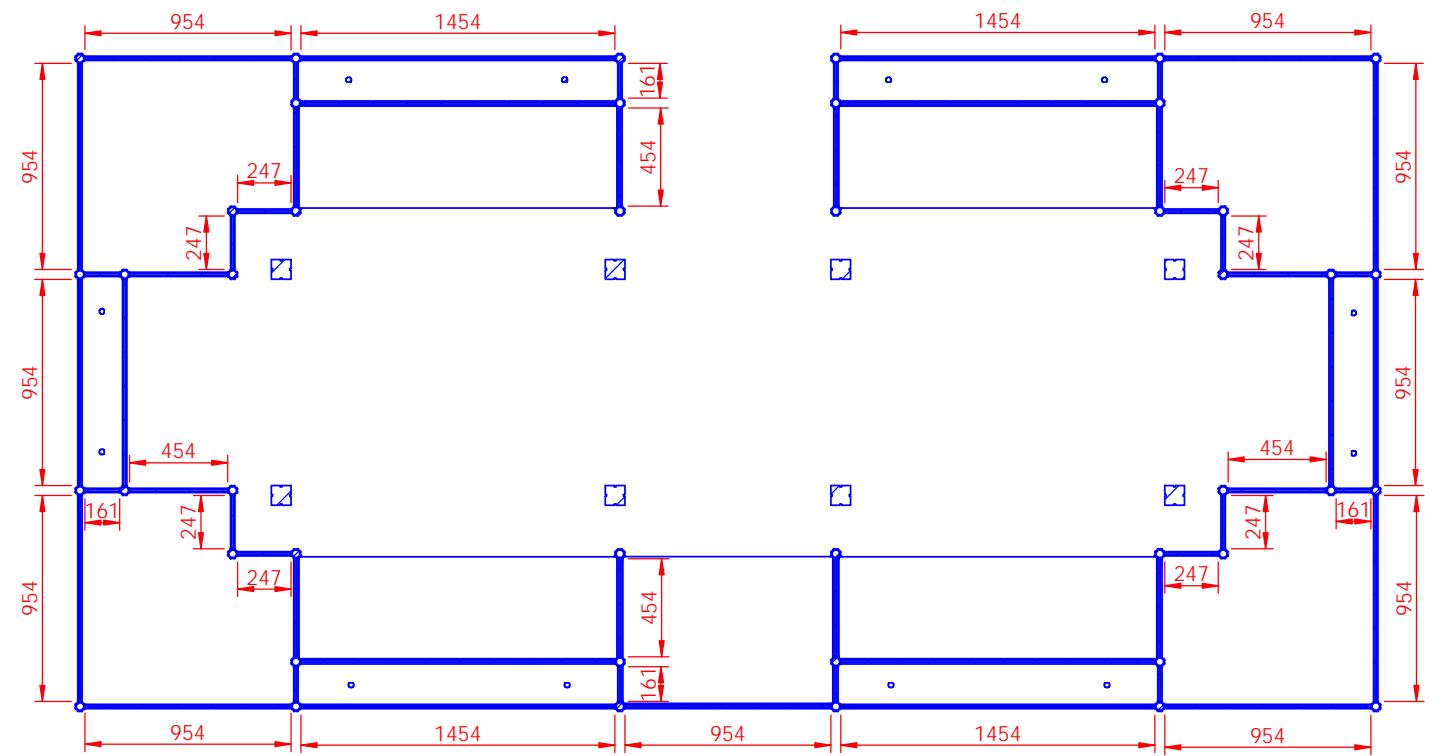

COLOR LEGEND :
 BLUE : PRINTED GRAPHICS
 YELLOW: STOCK VINYL
 PINK : TRANSPARENT PANEL
 GREY : WHITE PANEL
 RED: COLOR MELAMINE
 GREEN : MESH

DIMENSIONS ARE IN MM
 DRAWN BY Romain Grau
 COMMENTS:
 Date: 03/09/2015
 12:00:17

EVENT
GARTNER 2015
 STAND
 CAF-01 V02 Microsoft Bar
 DO NOT SCALE DRAWING
 AREA **PO ITXPO**
 Non Sponsor
 SHEET 2 OF 5

DETAIL TOP BAR

DÉTAIL C
ECHELLE 1 : 10

COUPE A-A
ECHELLE 1 : 35

COUPE B-B
ECHELLE 1 : 35