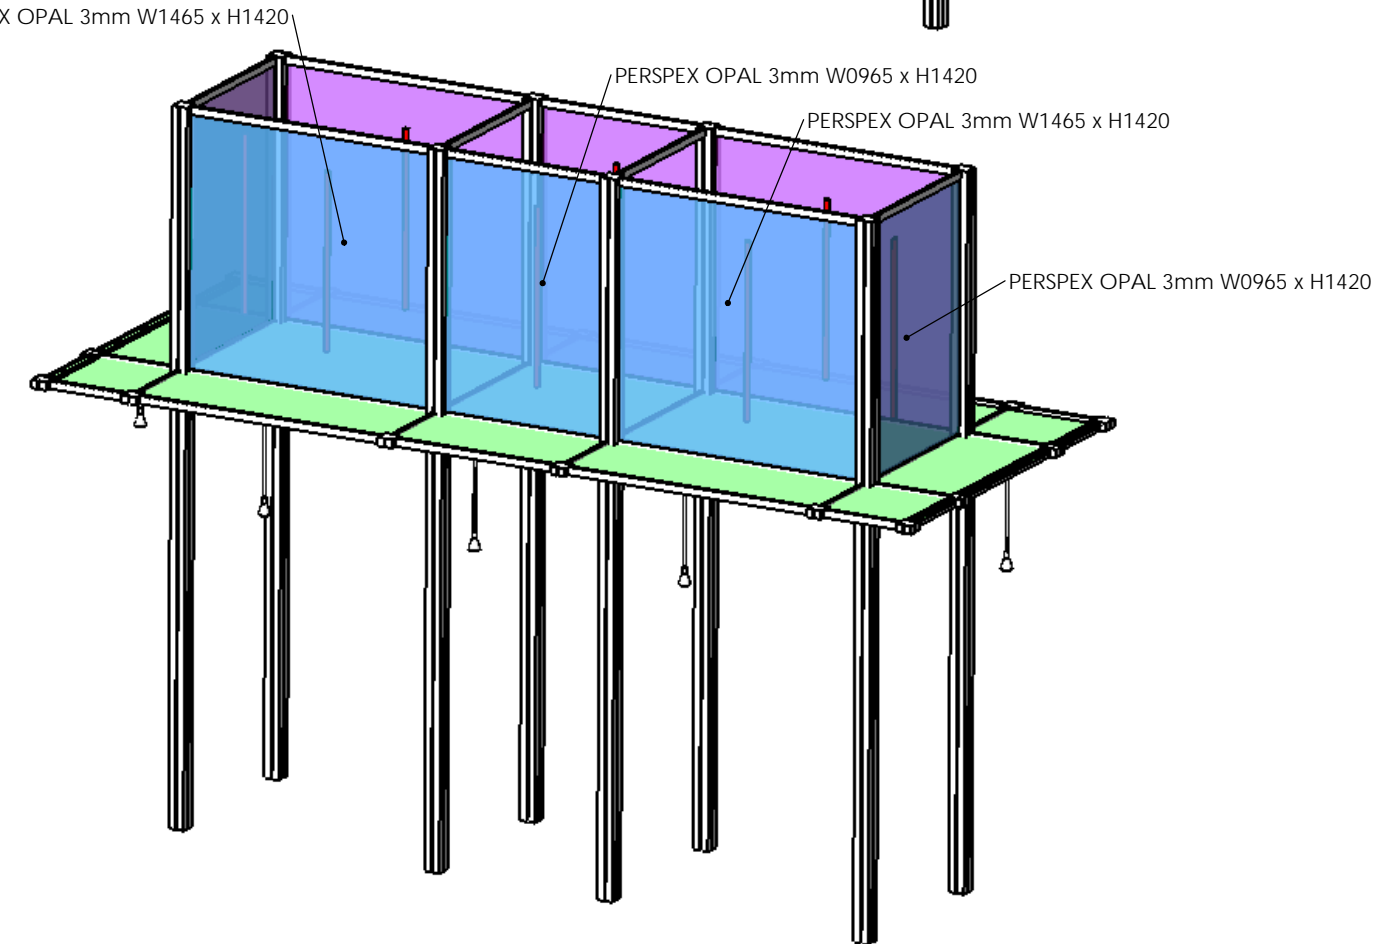

DECOMAKERS PROPRIETARY AND CONFIDENTIAL THE INFORMATION CONTAINED IN THIS DRAWING IS THE SOLE PROPERTY OF Decomakers. ANY REPRODUCTION IN PART OR AS A WHOLE WITHOUT THE WRITTEN PERMISSION OF Decomakers IS PROHIBITED.	COLOR LEGEND : BLUE : PRINTED GRAPHICS YELLOW: STOCK VINYL PINK : TRANSPARENT PANEL GREY : WHITE PANEL RED: COLOR MELAMINE GREEN : MESH	DIMENSIONS ARE IN MM	EVENT	AREA PO ITXPO Non Sponsor	
		DRAWN BY Romain Grau COMMENTS:	GARTNER 2015 STAND		
		Date: 03/09/2015 12:00:17	CAF-01 V02 Microsoft Bar	DO NOT SCALE DRAWING	SHEET 4 OF 5